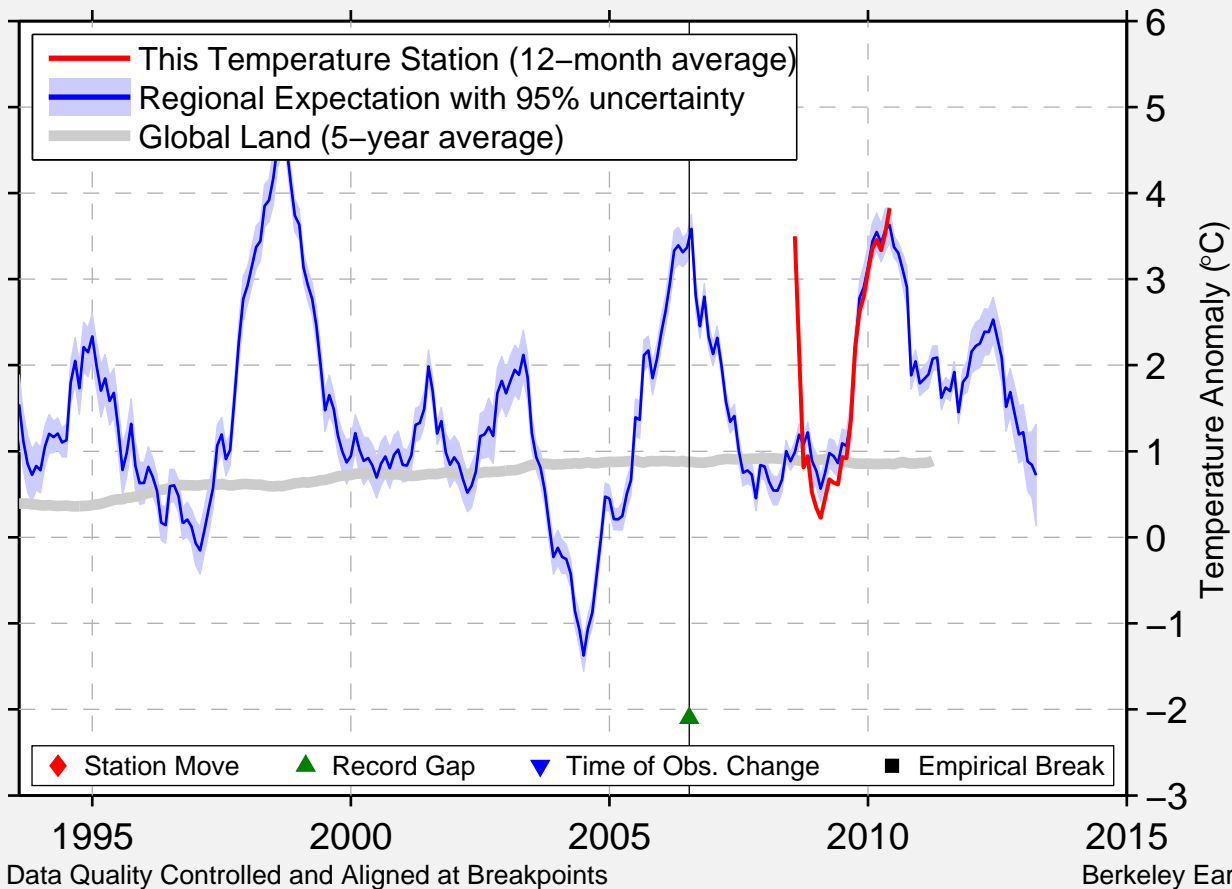

QAVVIK LAKE, NWT

68.254 N, 122.103 W (Canada)

Data Quality Controlled and Aligned at Breakpoints

Berkeley Earth