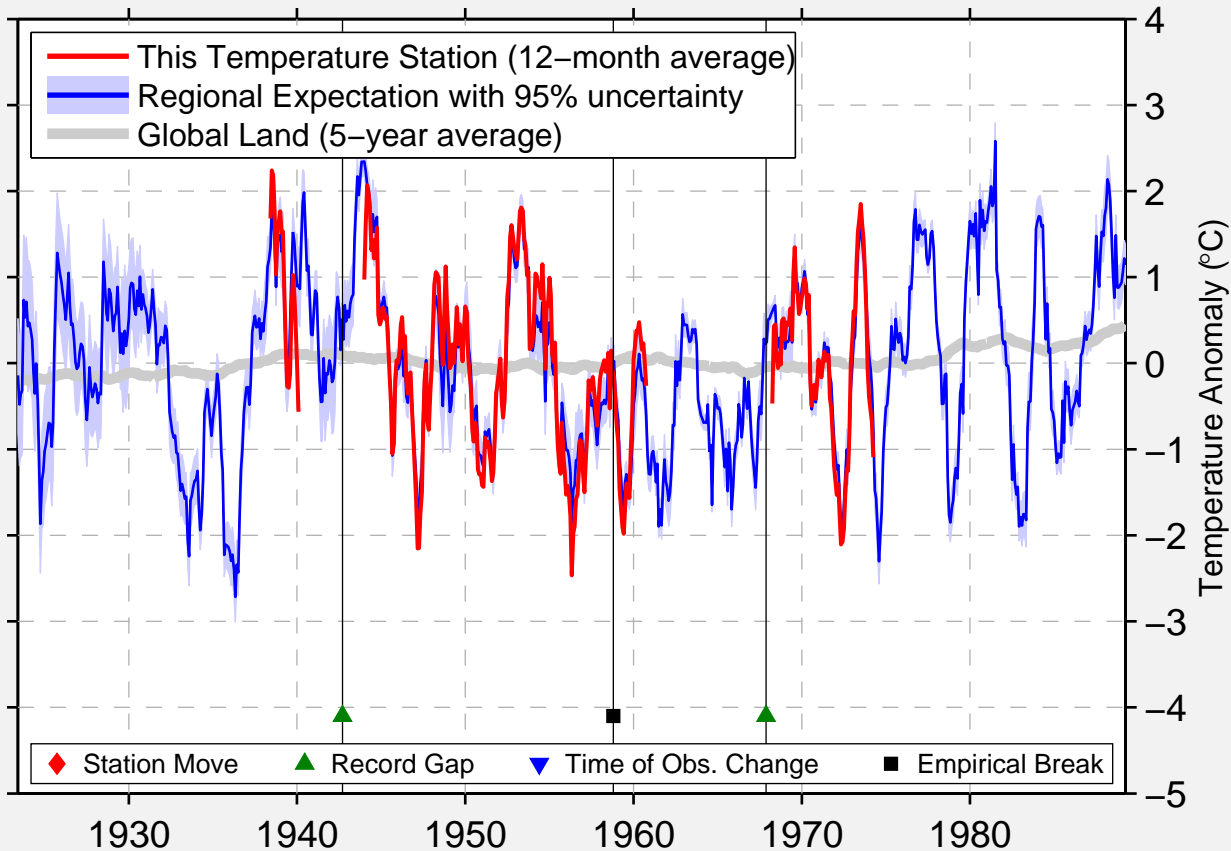

PORT RADIUM AUT

66.080 N, 117.984 W (Canada)

Data Quality Controlled and Aligned at Breakpoints

Berkeley Earth