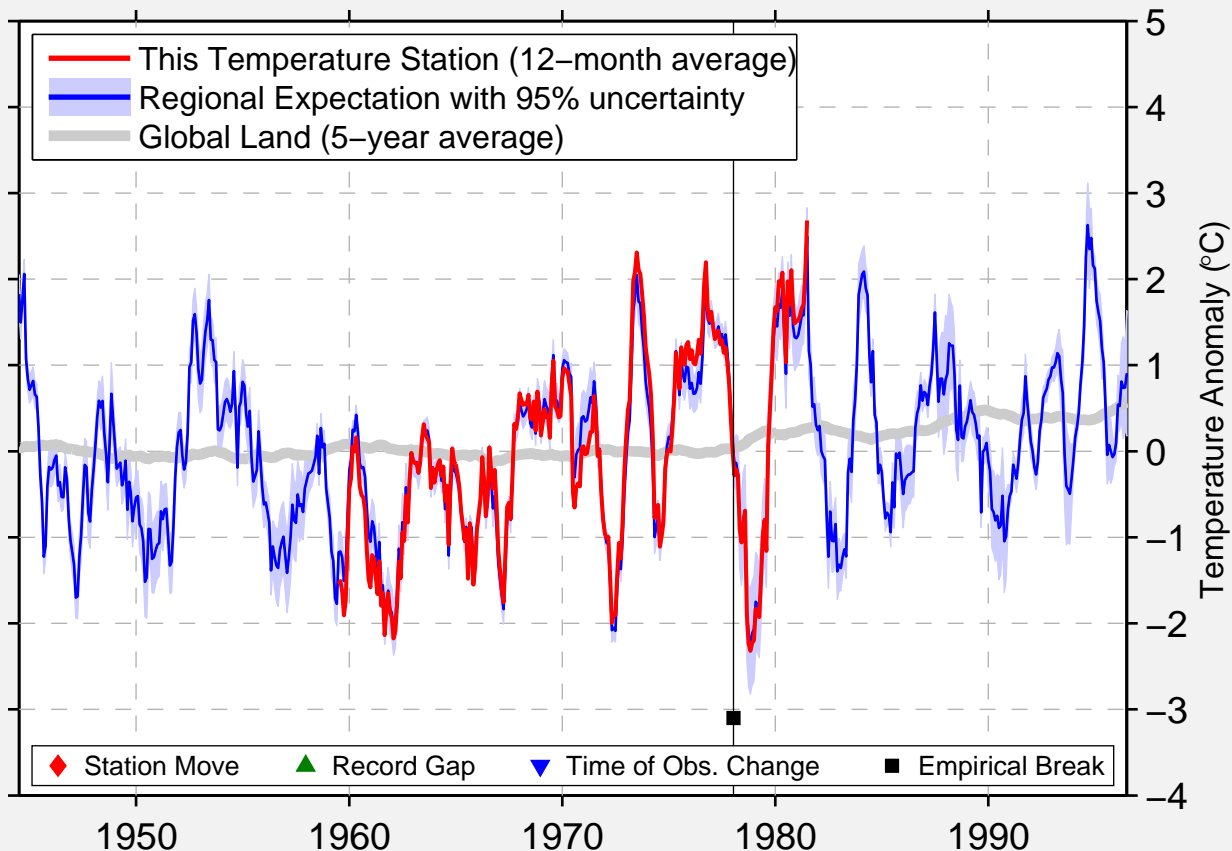

CONTWOYTO LAKE, NW

65.480 N, 110.370 W (Canada)

Data Quality Controlled and Aligned at Breakpoints

Berkeley Earth