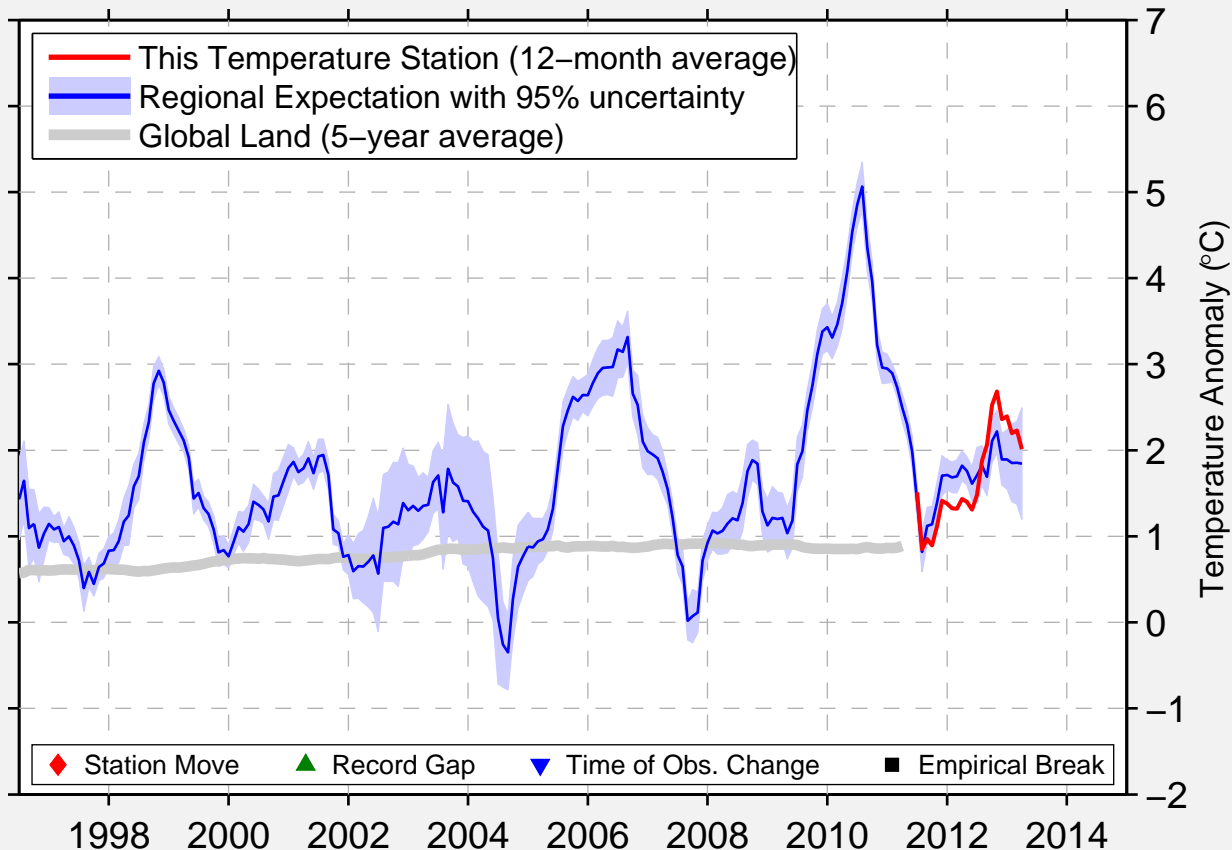

CAPE DORSET

64.217 N, 76.533 W (Canada)

Data Quality Controlled and Aligned at Breakpoints

Berkeley Earth