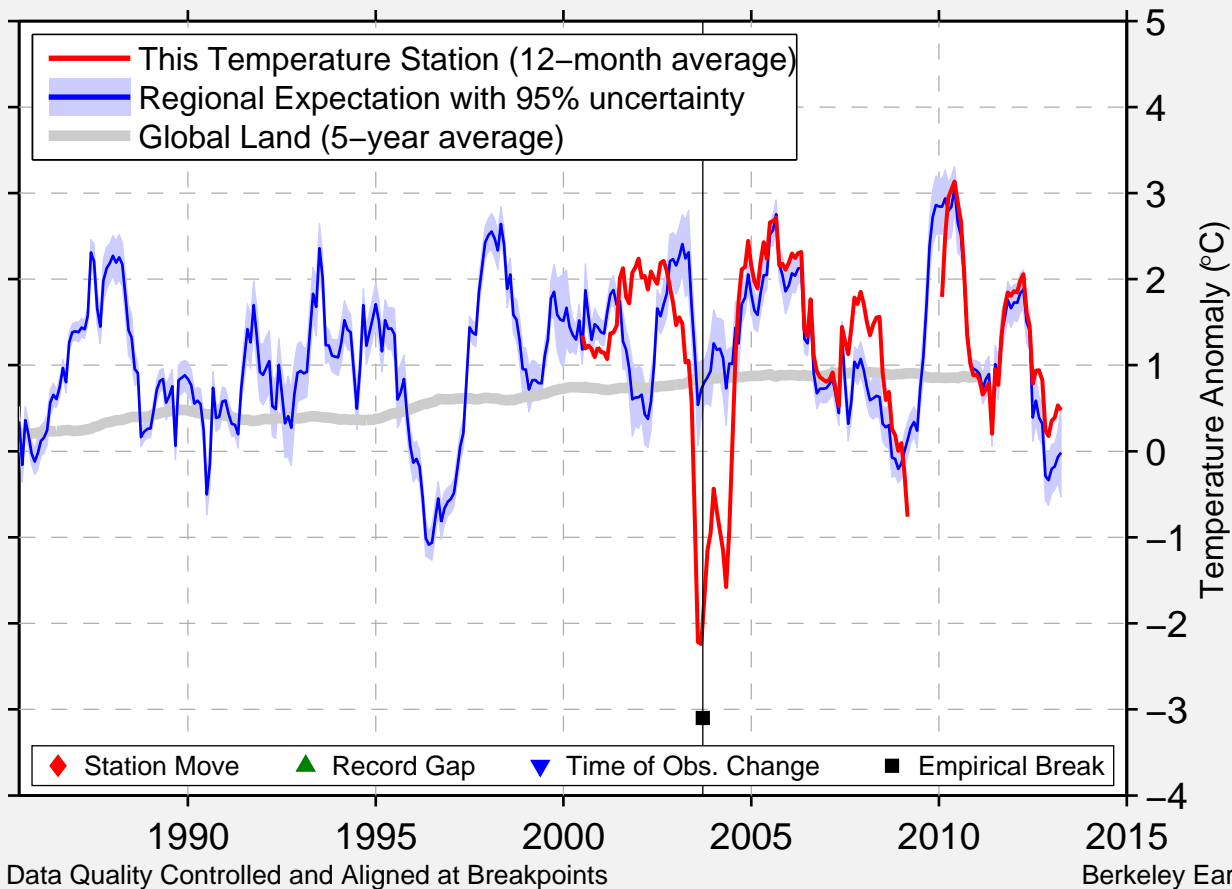

# MACMILLAN PASS /NWT.

63.242 N, 130.038 W (Canada)

Data Quality Controlled and Aligned at Breakpoints

Berkeley Earth