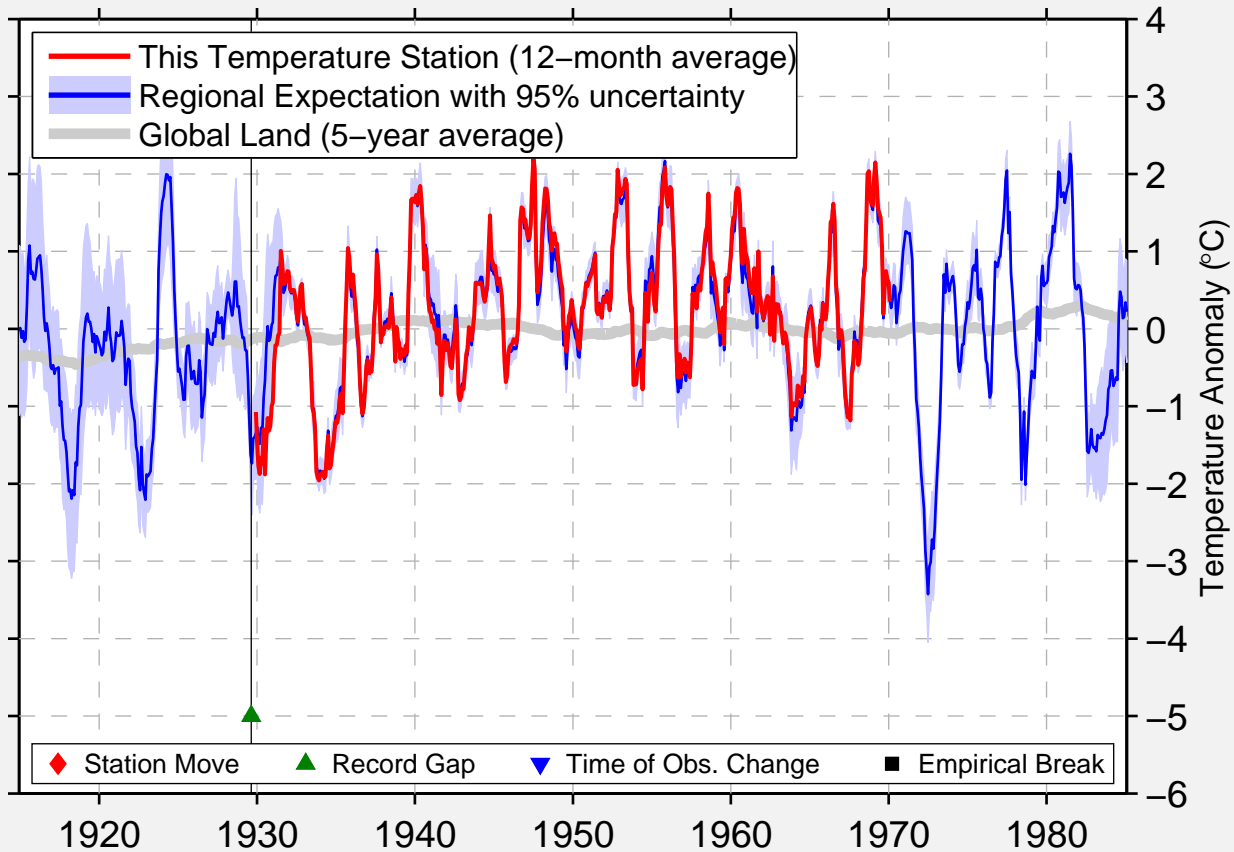

# NOTTINGHAM ISLAND, NW

63.117 N, 77.933 W (Canada)

Data Quality Controlled and Aligned at Breakpoints

Berkeley Earth