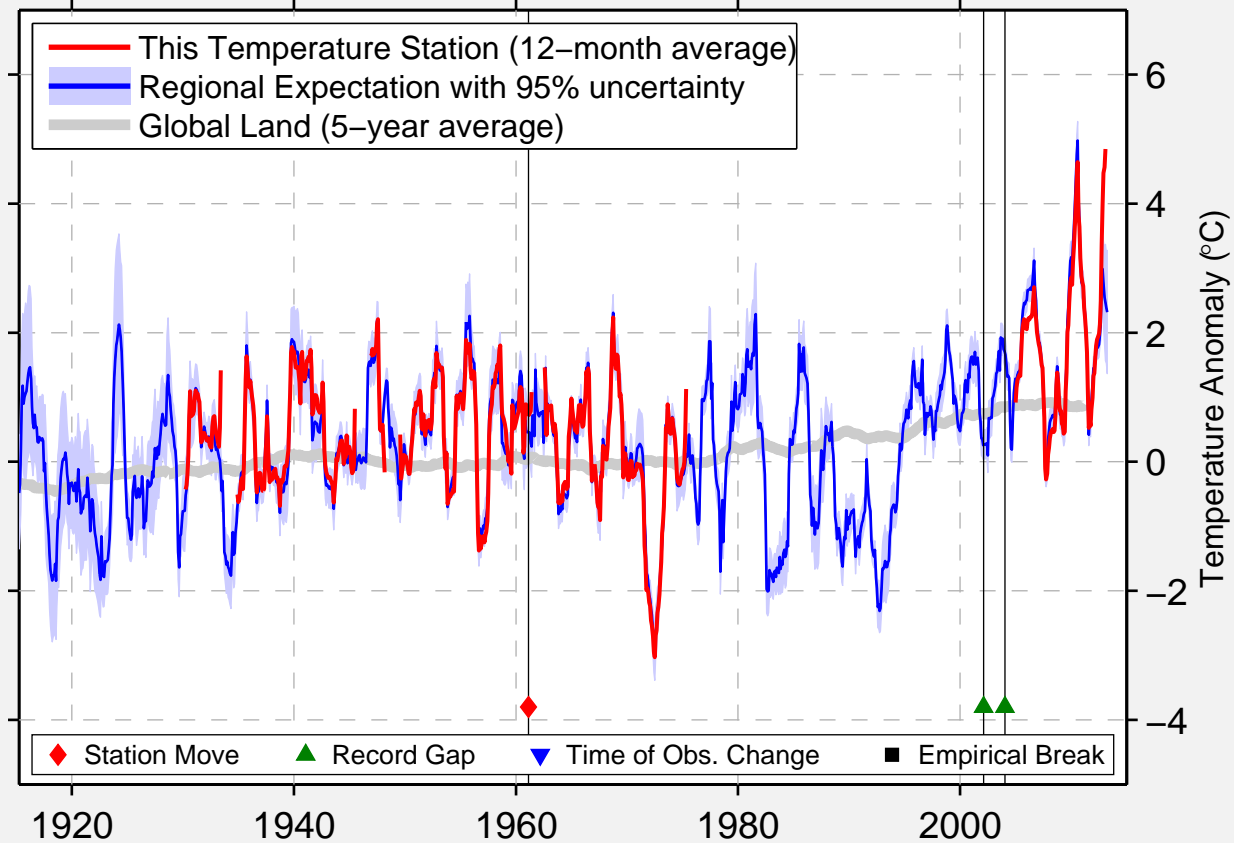

# RESOLUTION ISLAND CANADA

61.452 N, 64.755 W (Canada)

Data Quality Controlled and Aligned at Breakpoints

Berkeley Earth