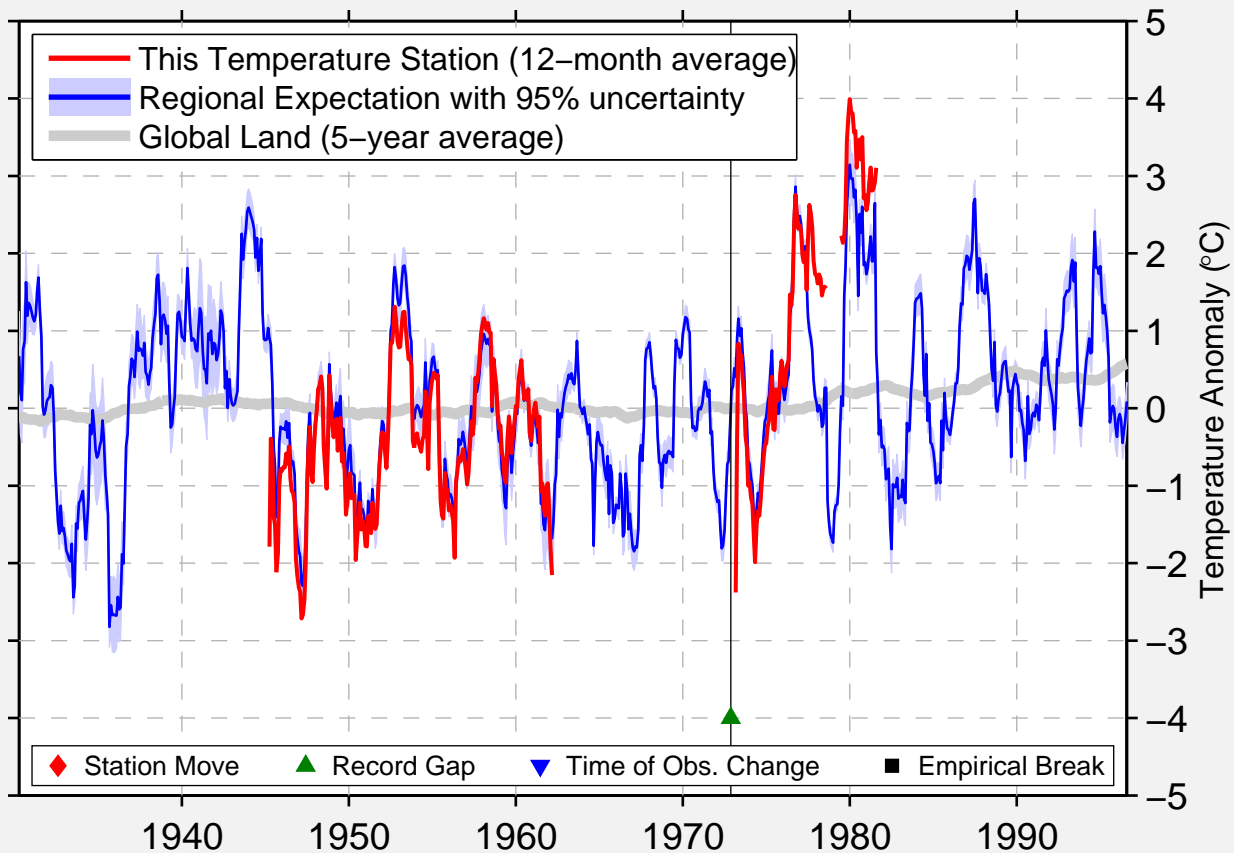

FORT PROVIDENCE, NW

61.333 N, 117.667 W (Canada)

Data Quality Controlled and Aligned at Breakpoints

Berkeley Earth