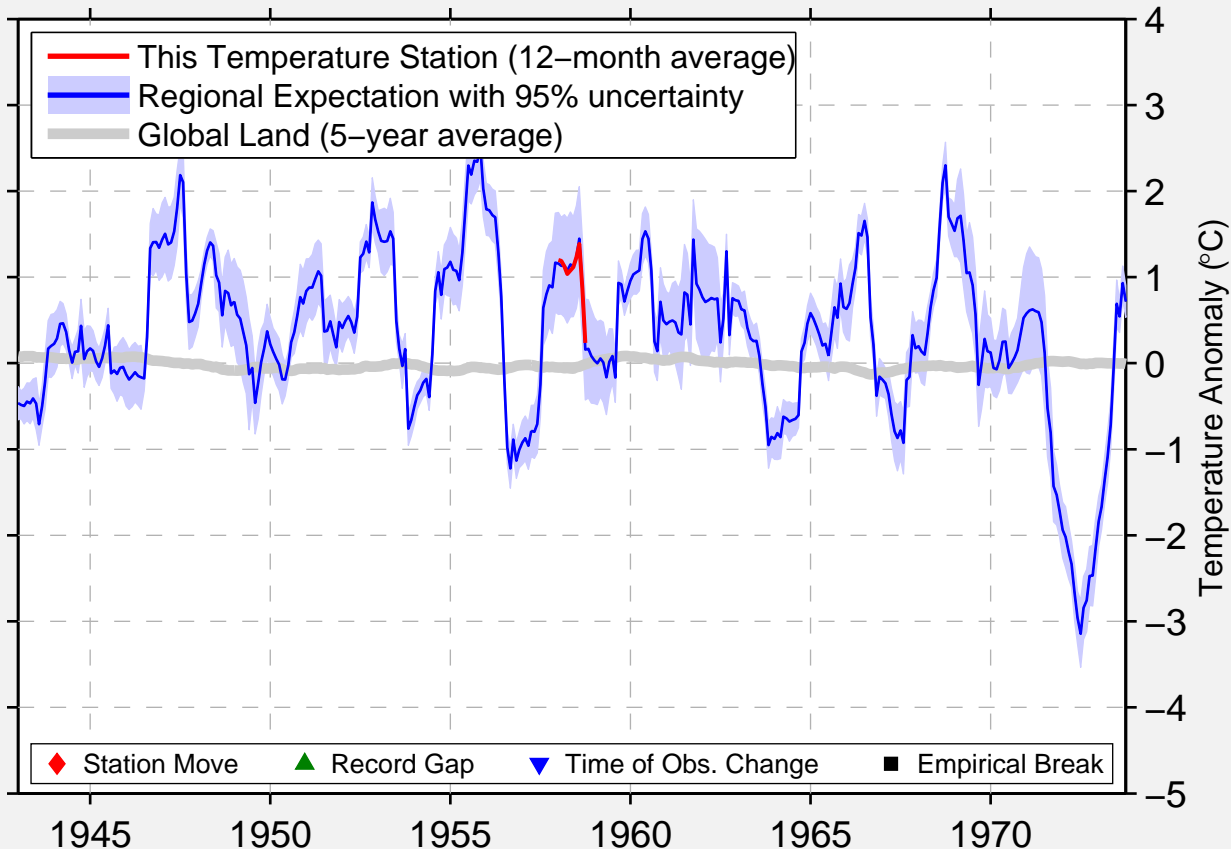

CAPE HOPES ADVANCE

61.083 N, 69.550 W (Canada)

Data Quality Controlled and Aligned at Breakpoints

Berkeley Earth