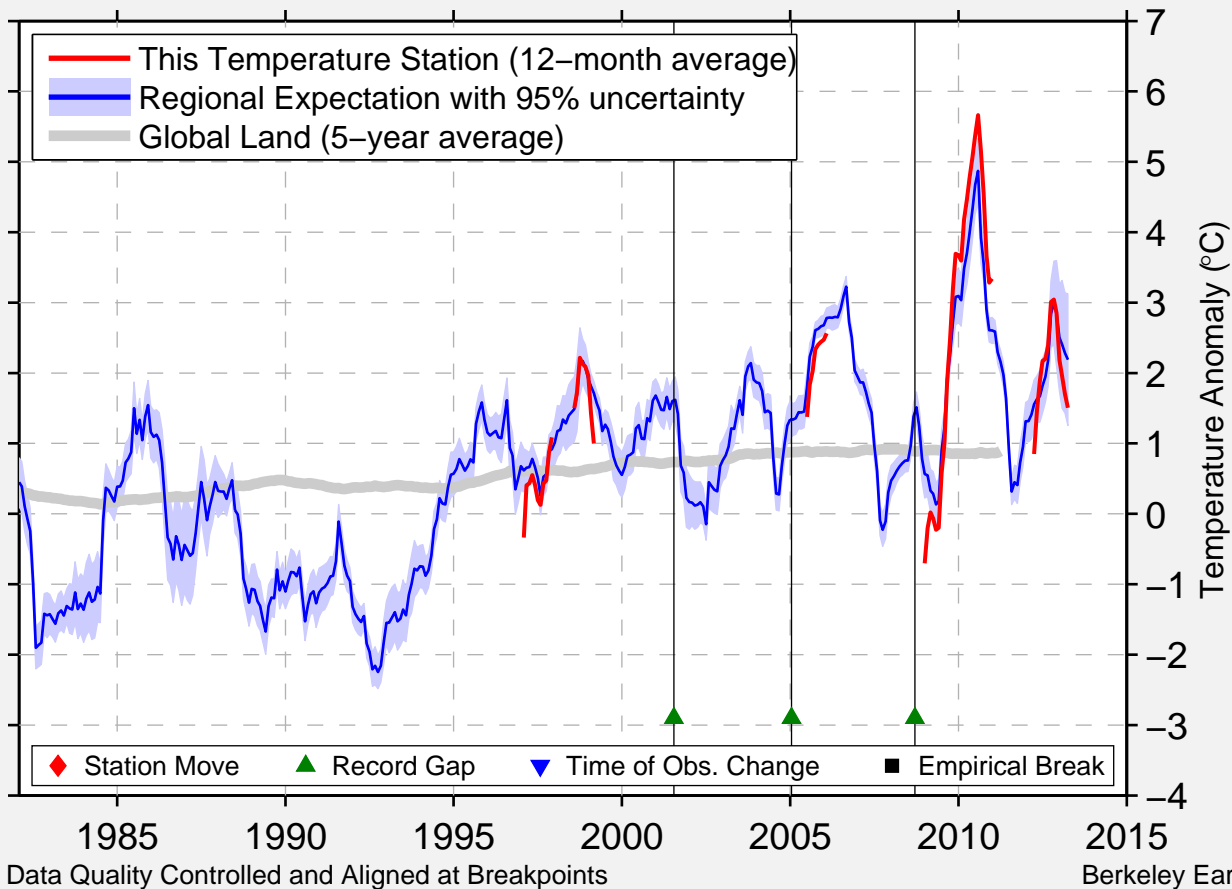

CAPE KAKKIVIAK, NFLD

59.984 N, 64.168 W (Canada)

Data Quality Controlled and Aligned at Breakpoints

Berkeley Earth