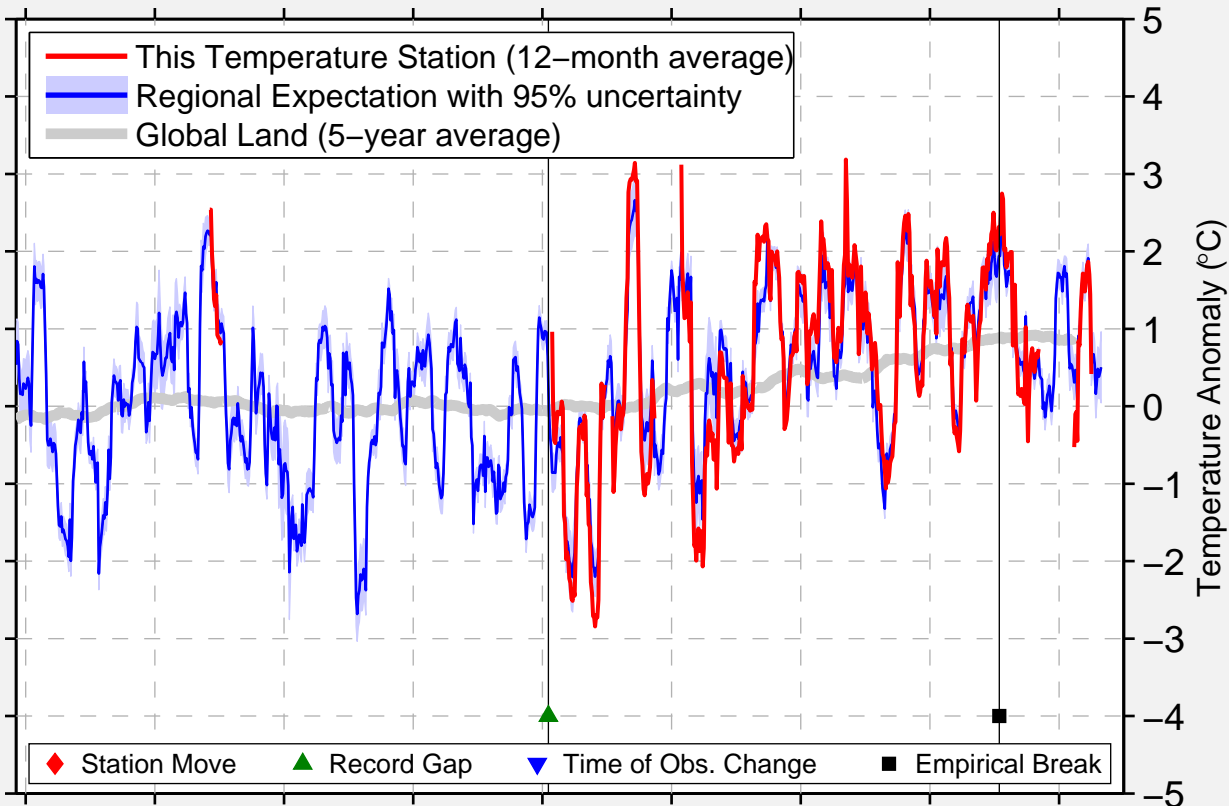

MUNCHO LAKE, BC

58.917 N, 125.767 W (Canada)

1930 1940 1950 1960 1970 1980 1990 2000 2010

Data Quality Controlled and Aligned at Breakpoints

Berkeley Earth