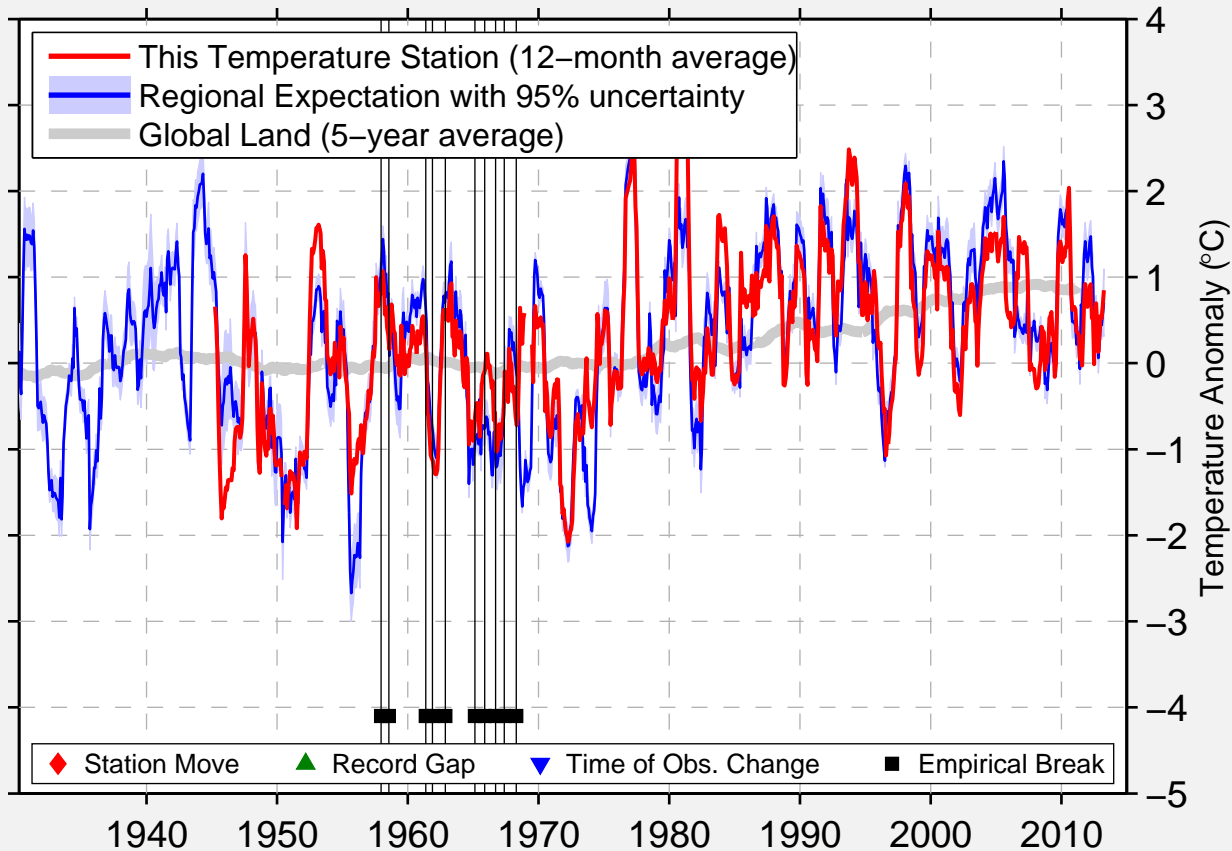

DEASE LAKE B.C.

58.425 N, 130.016 W (Canada)

Data Quality Controlled and Aligned at Breakpoints

Berkeley Earth