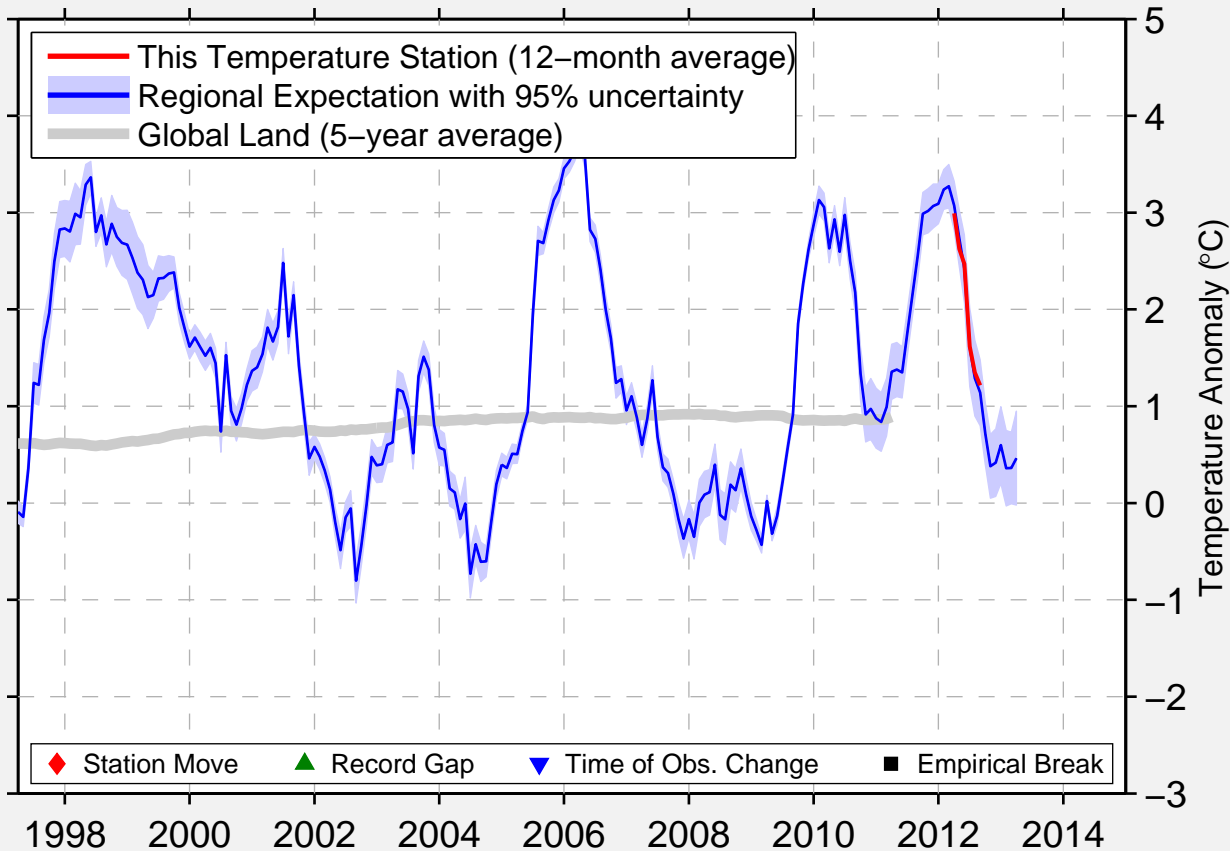

# KEY LAKE, SK, SASK

57.250 N, 105.600 W (Canada)

Data Quality Controlled and Aligned at Breakpoints

Berkeley Earth