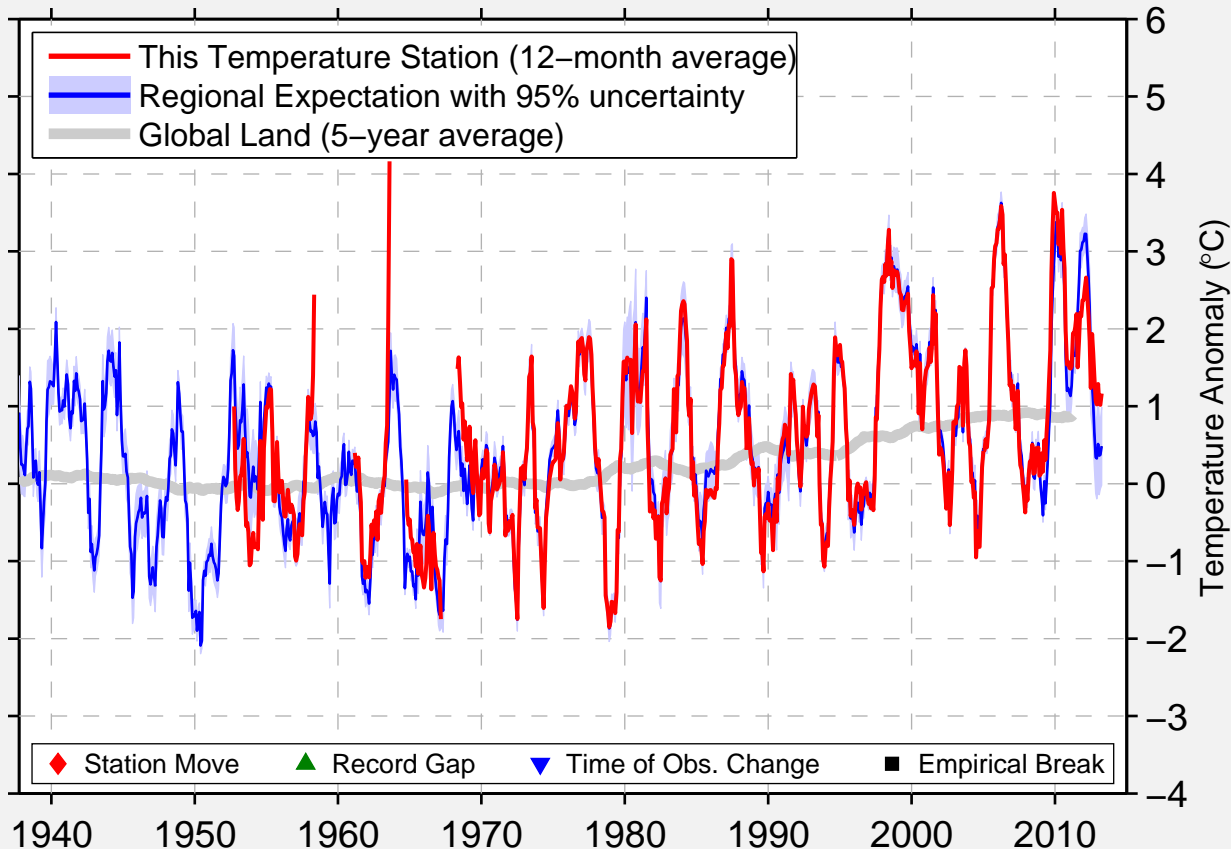

# LYNN LAKE AIRPORT

56.692 N, 101.055 W (Canada)

Data Quality Controlled and Aligned at Breakpoints

Berkeley Earth