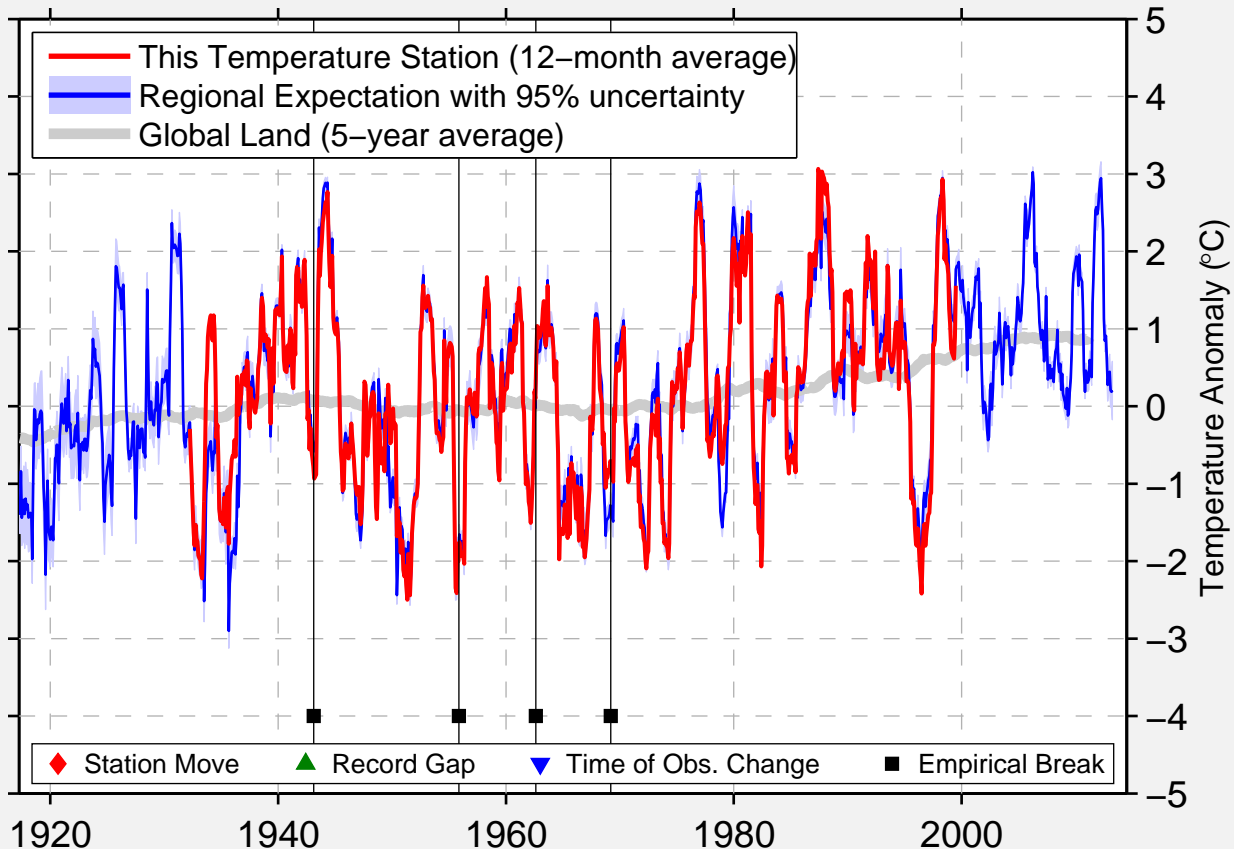

PEACE RIVER A, ALTA
56.227 N, 117.447 W (Canada)

Data Quality Controlled and Aligned at Breakpoints

Berkeley Earth