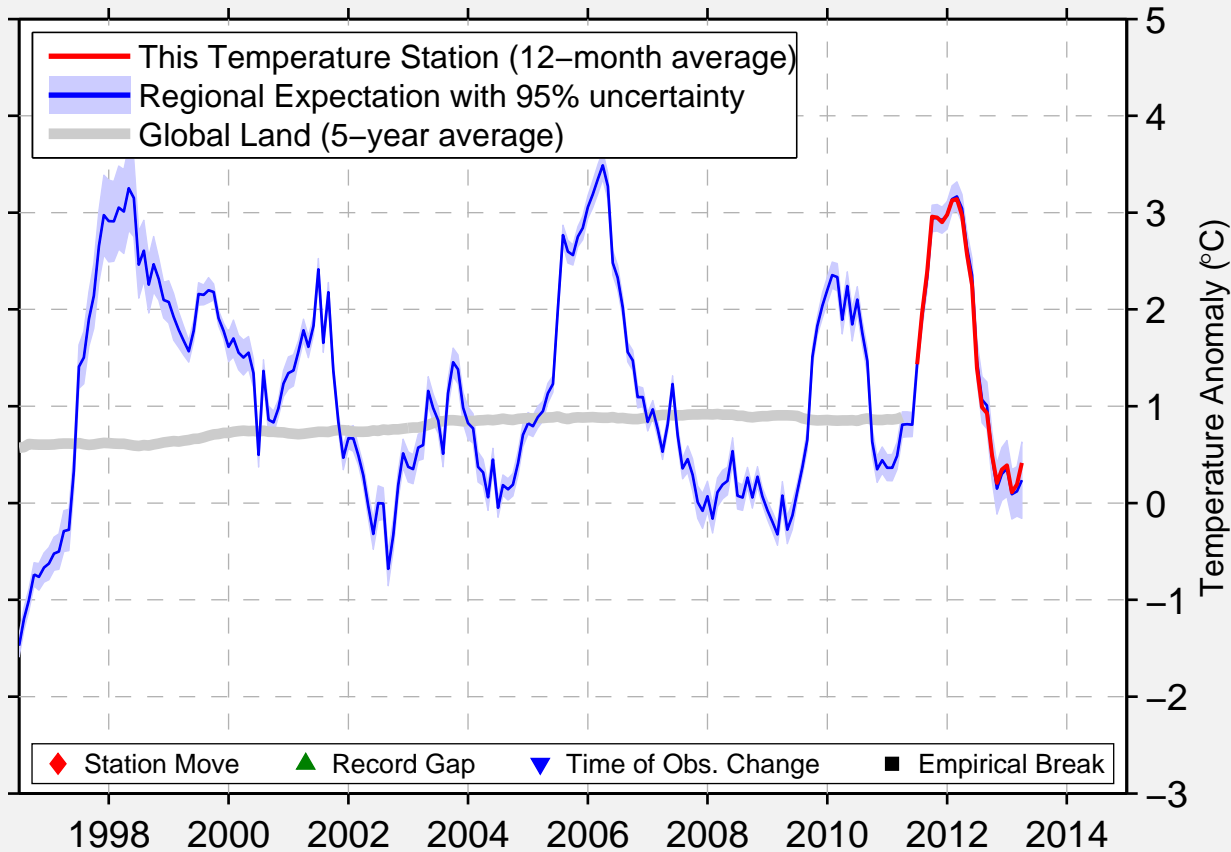

# BUFFALO NARROWS AUT

55.833 N, 108.433 W (Canada)

Data Quality Controlled and Aligned at Breakpoints

Berkeley Earth