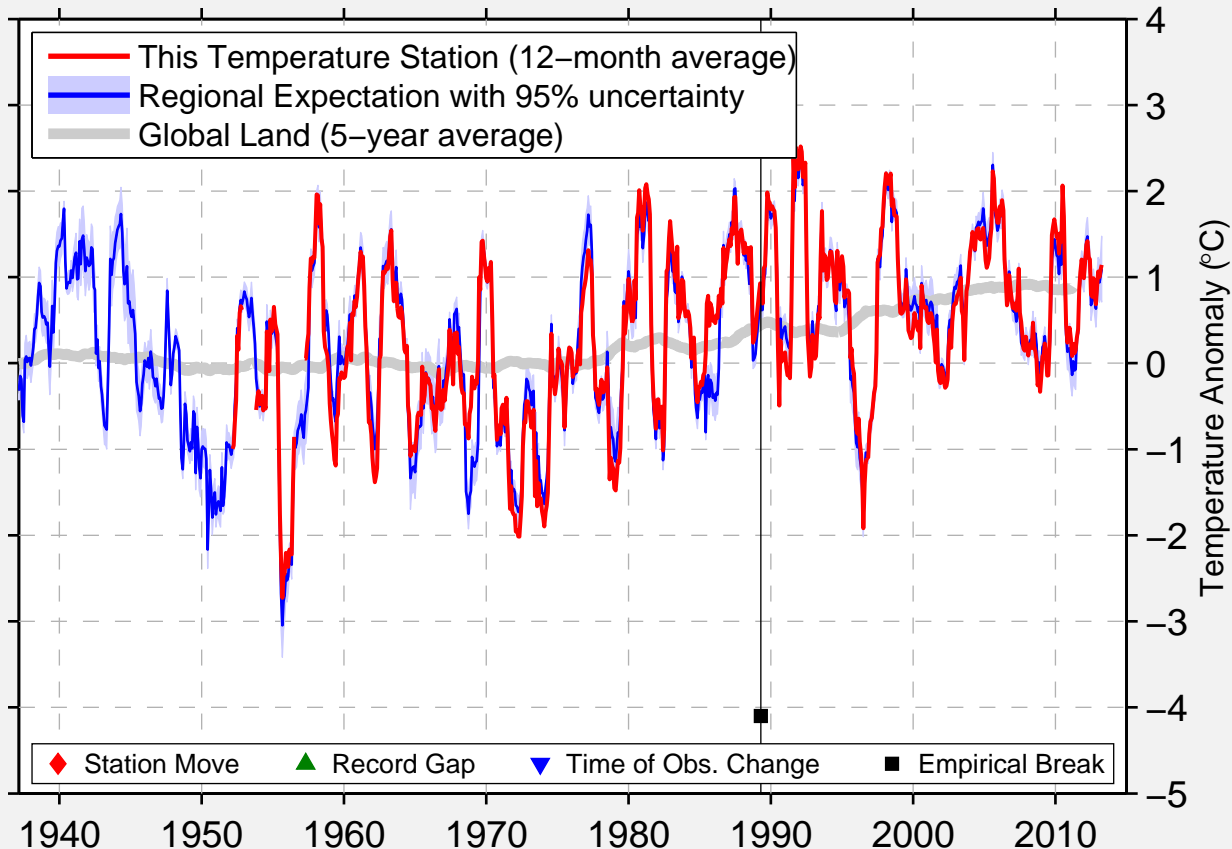

# GERMANSEN LANDING, BC

55.783 N, 124.700 W (Canada)

Data Quality Controlled and Aligned at Breakpoints

Berkeley Earth