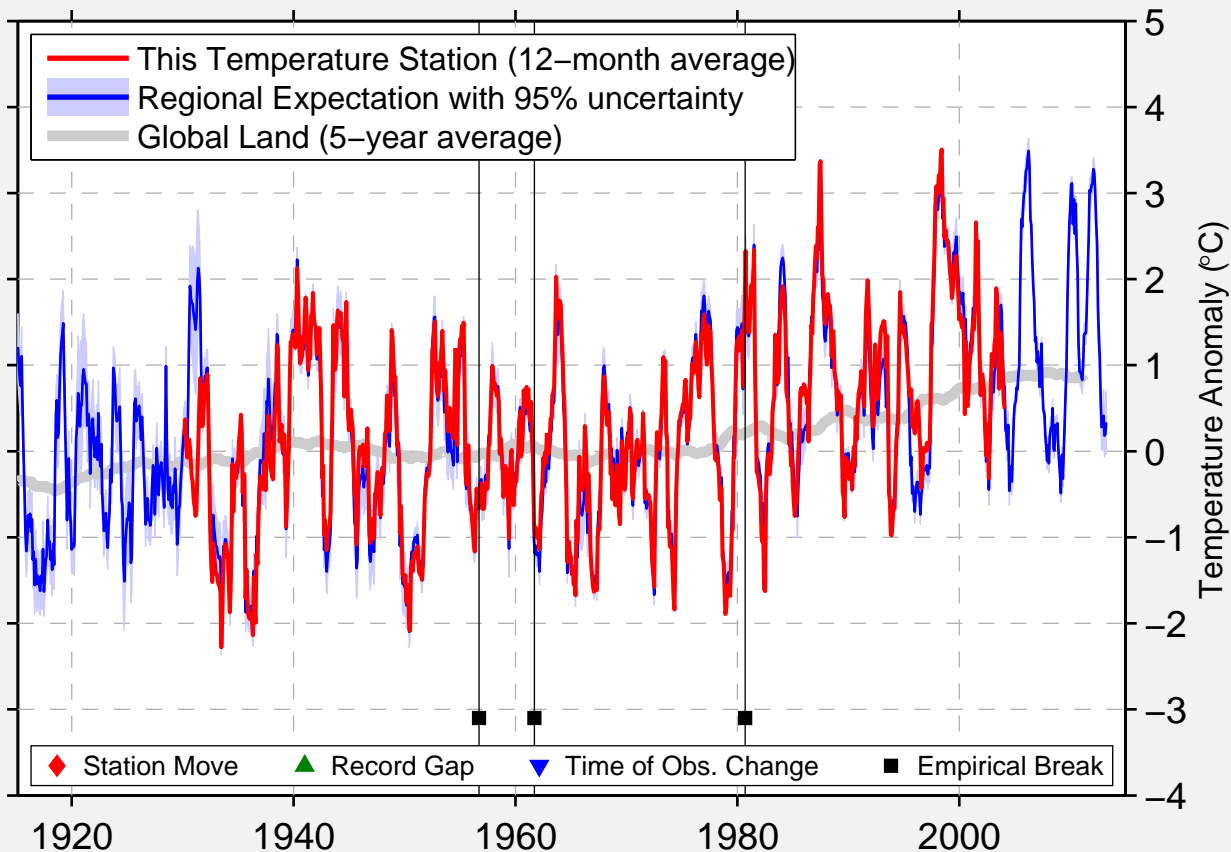

# ISLAND FALLS SASKATCHEWAN DOT

55.533 N, 102.350 W (Canada)

Data Quality Controlled and Aligned at Breakpoints

Berkeley Earth