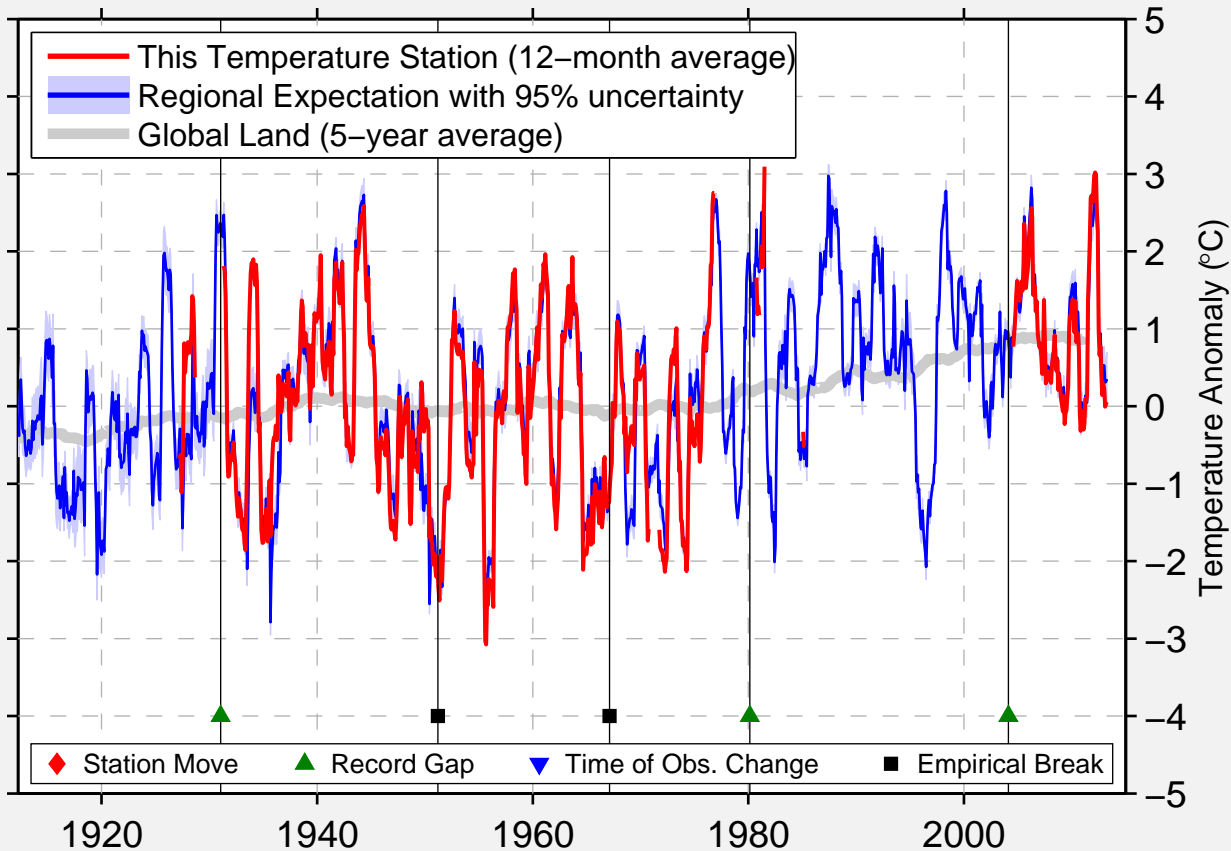

HIGH PRAIRIE AGDM, ALTA

55.415 N, 116.502 W (Canada)

Data Quality Controlled and Aligned at Breakpoints

Berkeley Earth