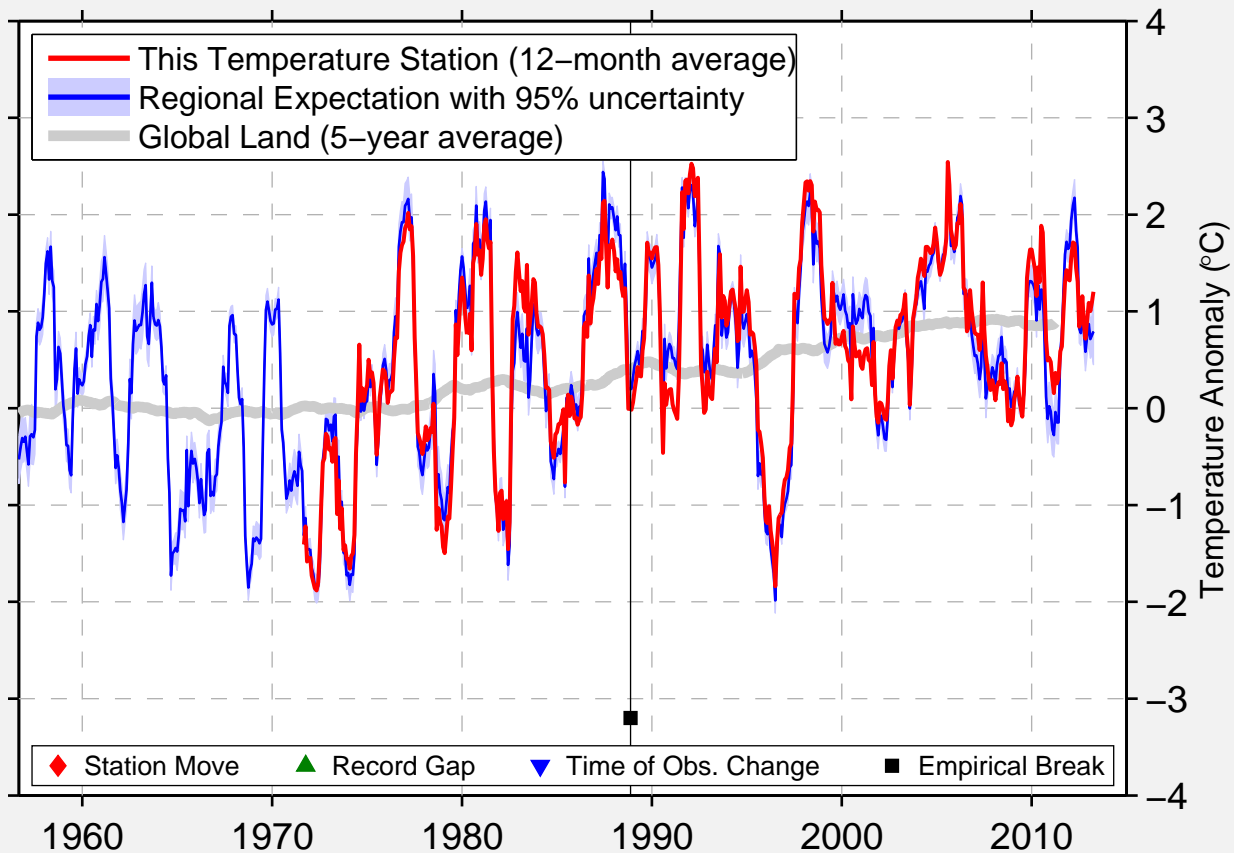

# MACKENZIE AIRPORT

55.302 N, 123.135 W (Canada)

Data Quality Controlled and Aligned at Breakpoints

Berkeley Earth