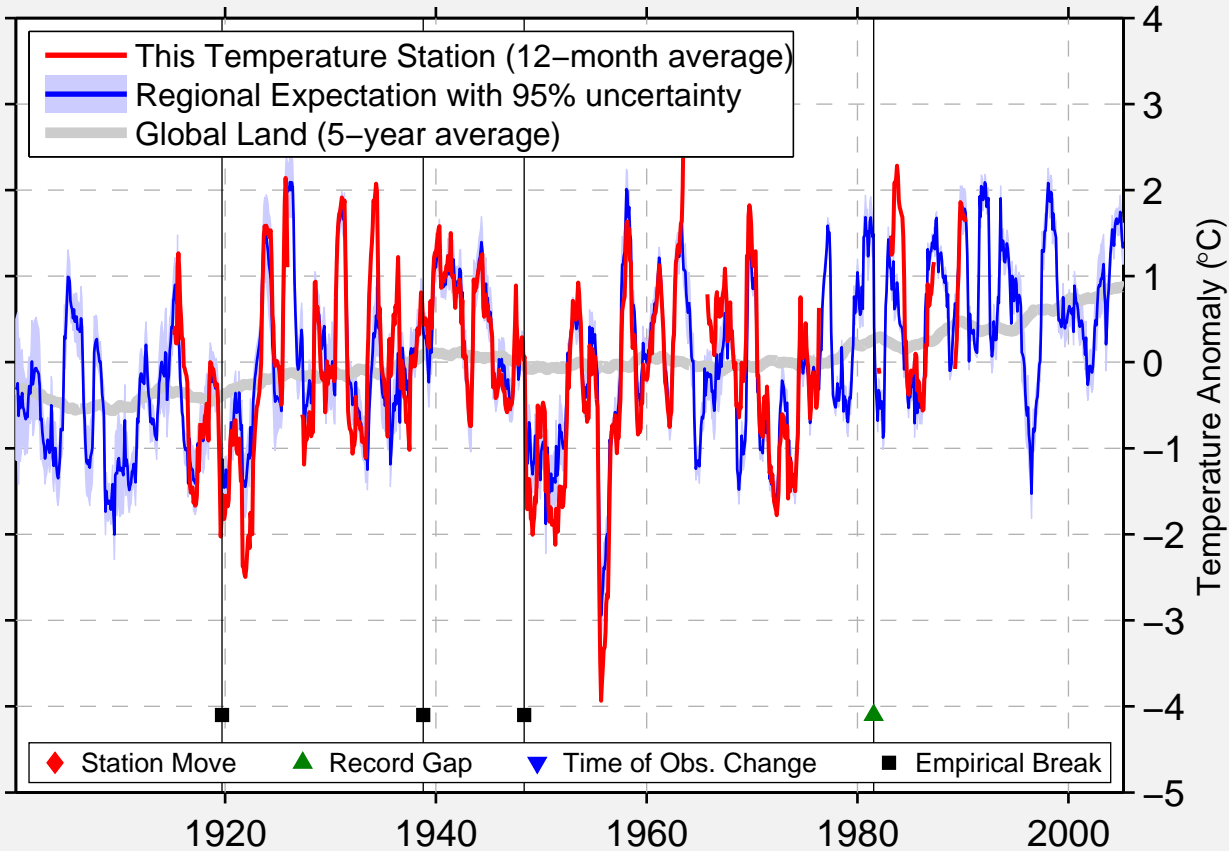

# NEW HAZELTON, BC

55.250 N, 127.610 W (Canada)

Data Quality Controlled and Aligned at Breakpoints

Berkeley Earth