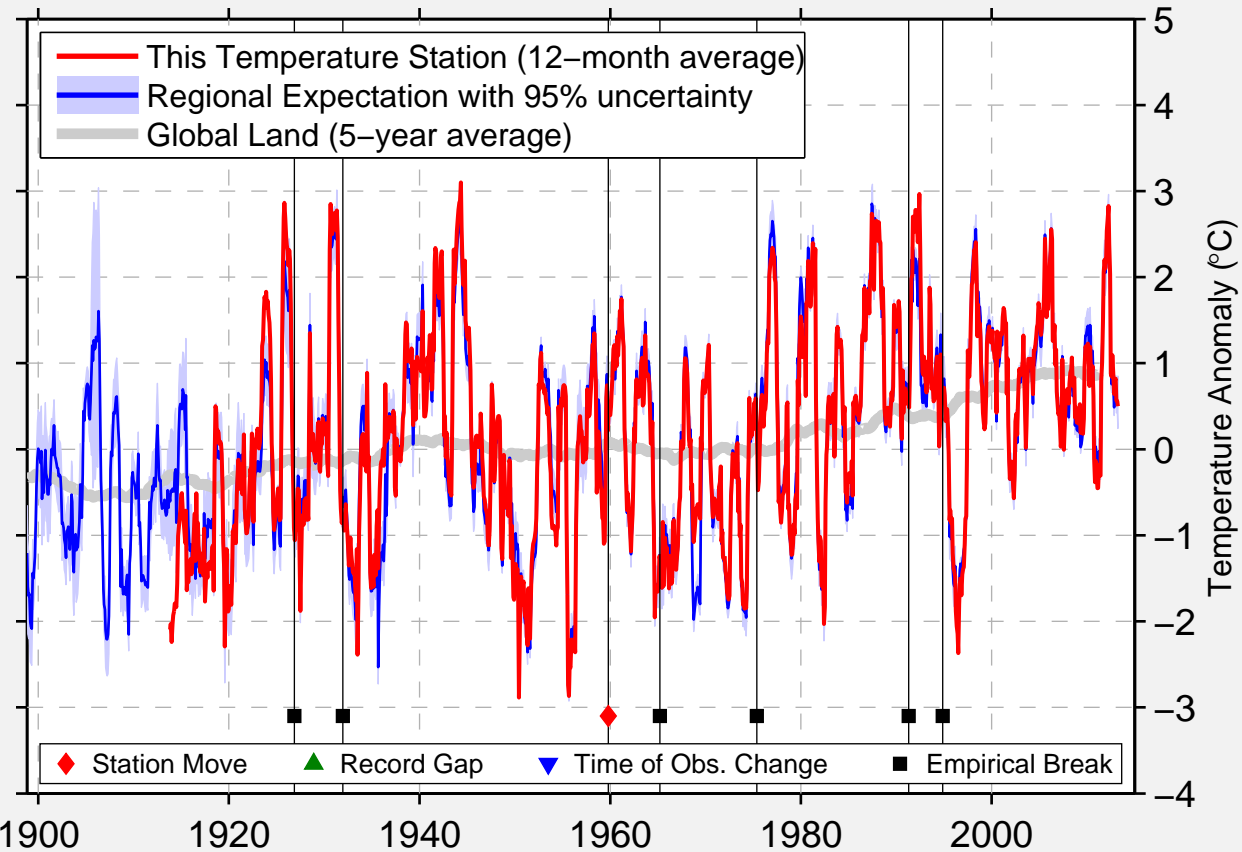

BEAVERLODGE CDA,AL
55.192 N, 119.406 W (Canada)

Data Quality Controlled and Aligned at Breakpoints

Berkeley Earth