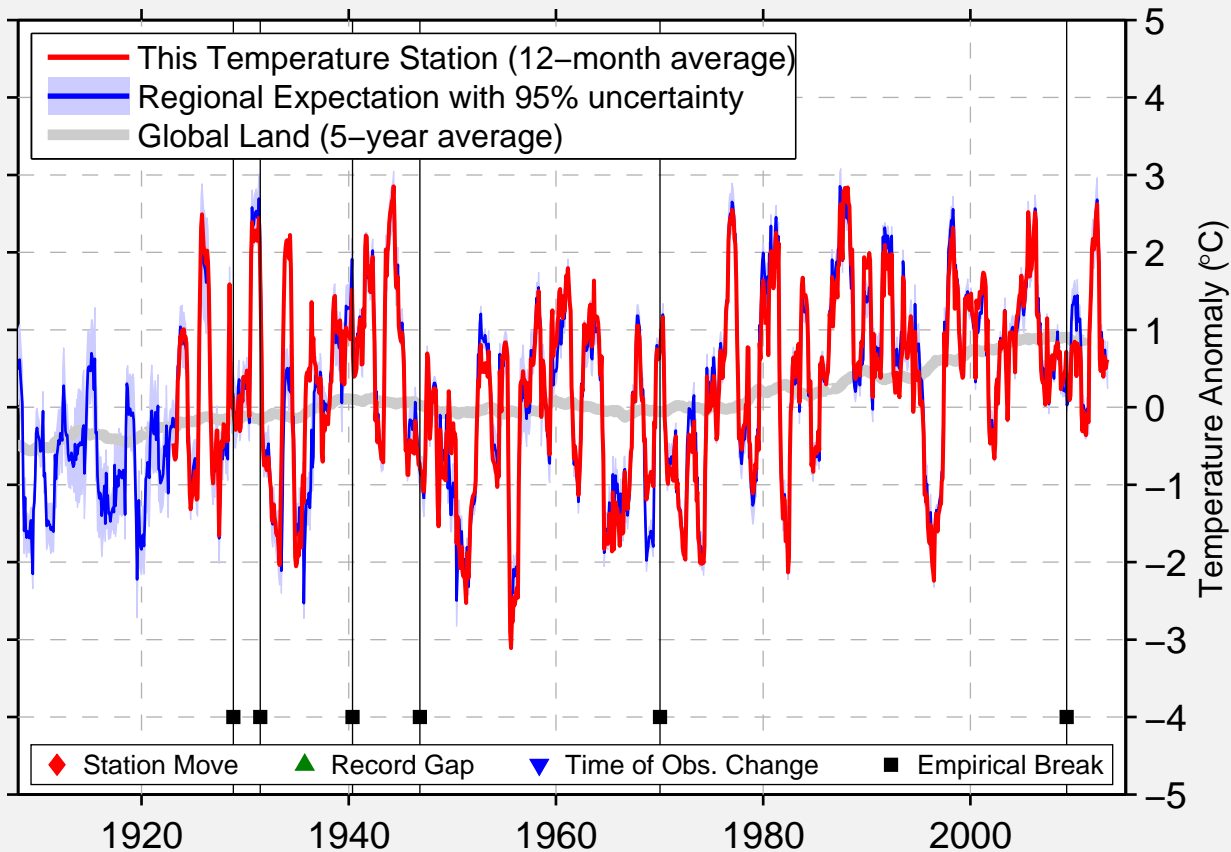

GRANDE PRAIRIE A, ALTA

55.182 N, 118.884 W (Canada)

Data Quality Controlled and Aligned at Breakpoints

Berkeley Earth