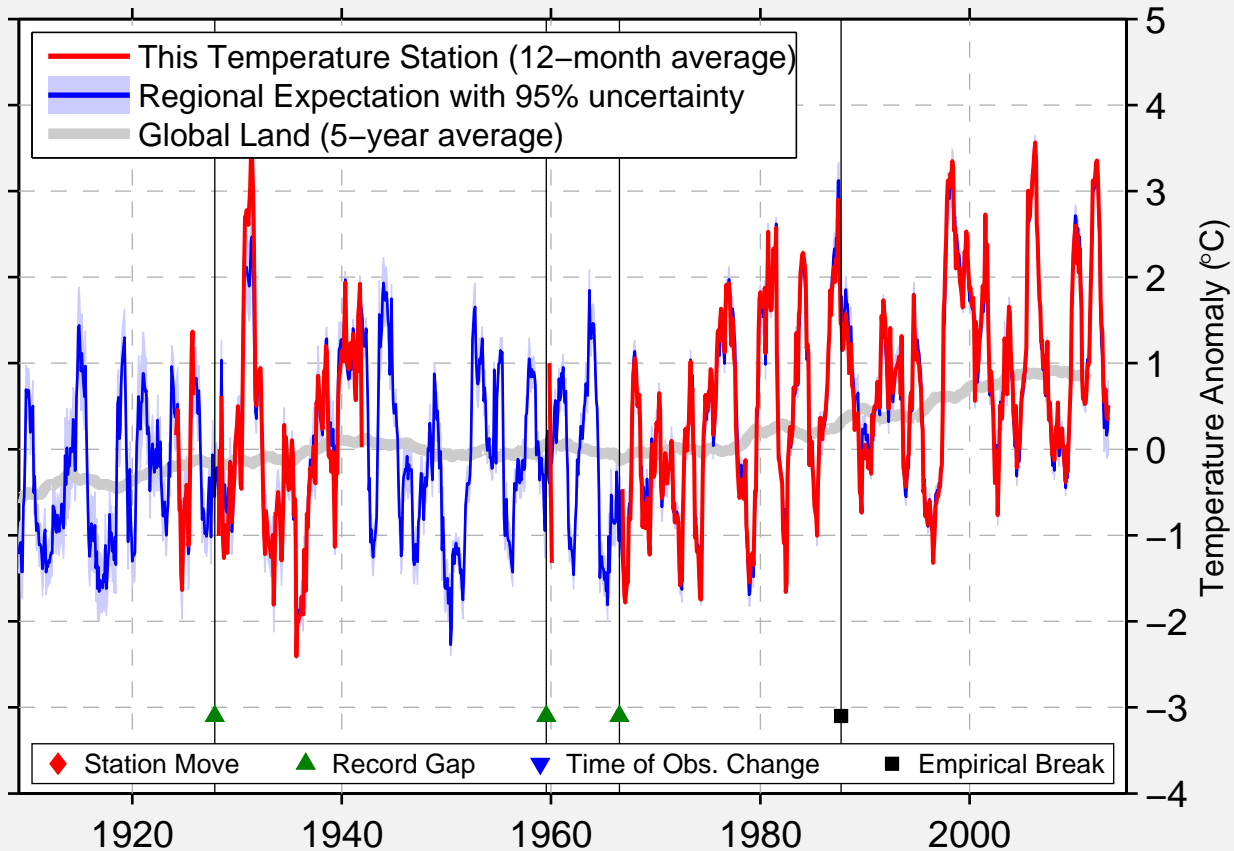

LA RONGE A SK
55.138 N, 105.301 W (Canada)

Data Quality Controlled and Aligned at Breakpoints

Berkeley Earth