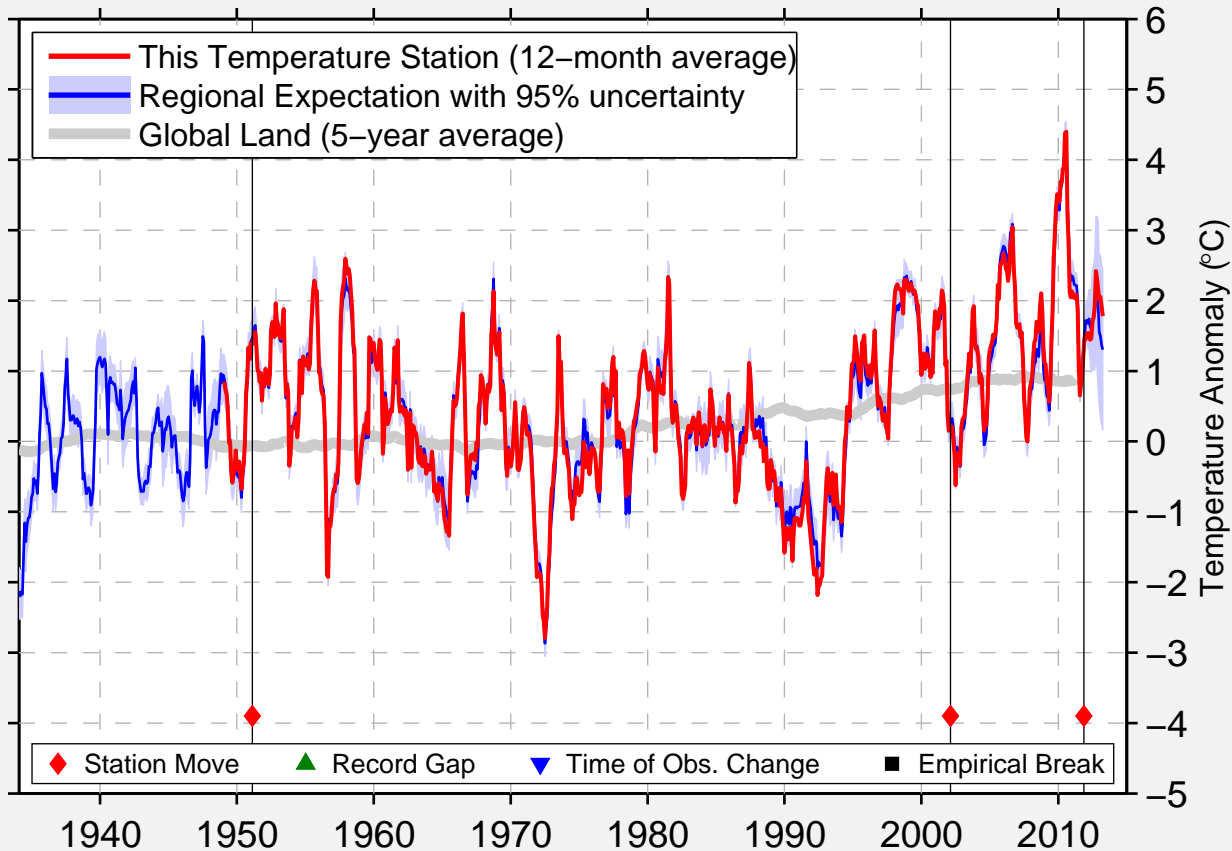

SCHEFFERVILLE A QUE

54.800 N, 66.805 W (Canada)

Data Quality Controlled and Aligned at Breakpoints

Berkeley Earth