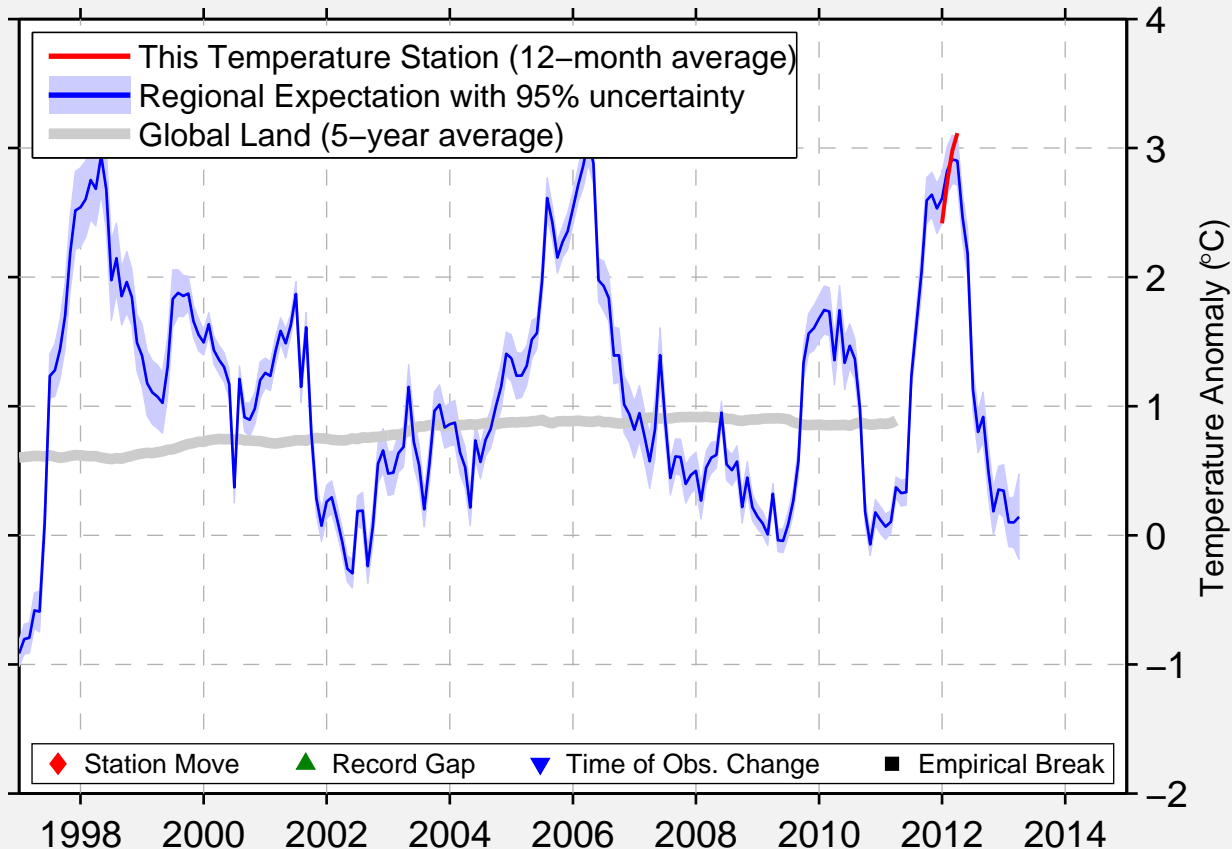

LAC LA BICHE AUT

54.767 N, 112.017 W (Canada)

Data Quality Controlled and Aligned at Breakpoints

Berkeley Earth