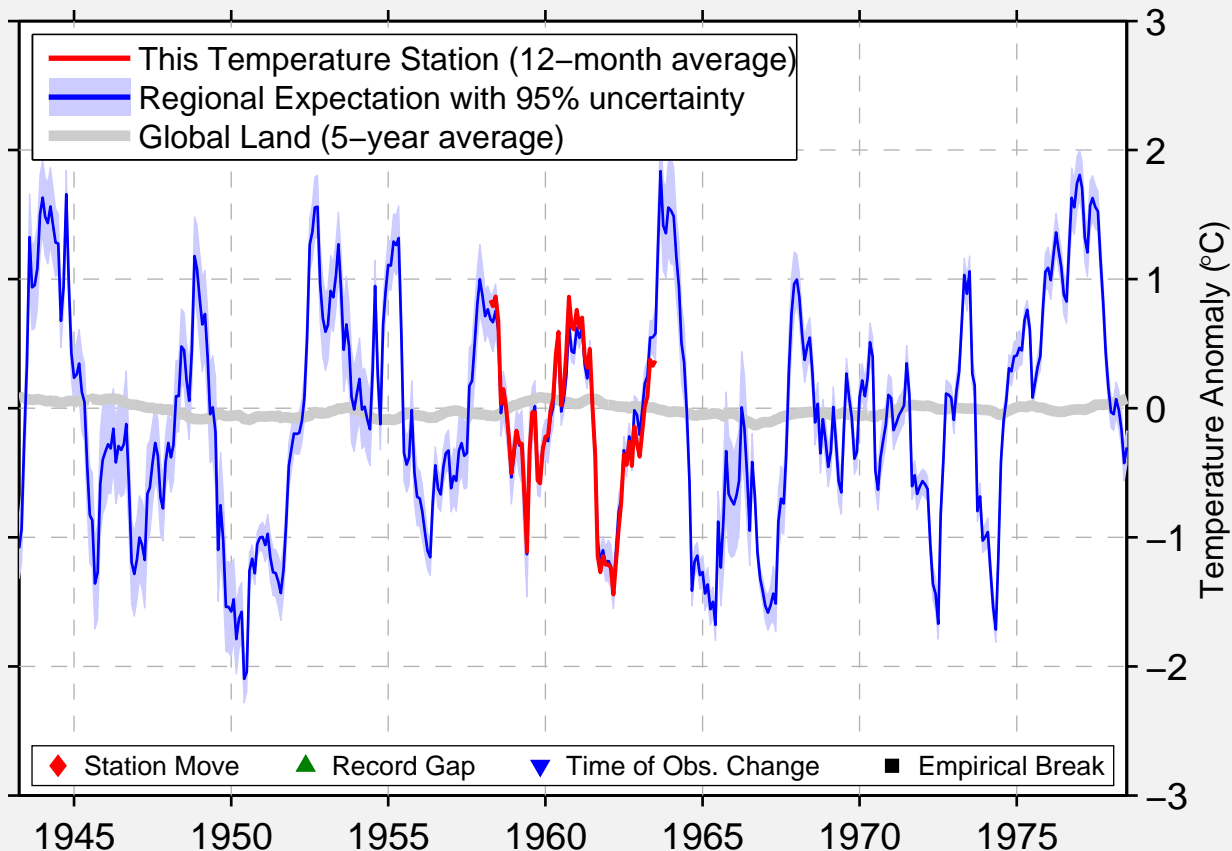

CRANBERRY PORTAGE

54.620 N, 101.350 W (Canada)

Data Quality Controlled and Aligned at Breakpoints

Berkeley Earth