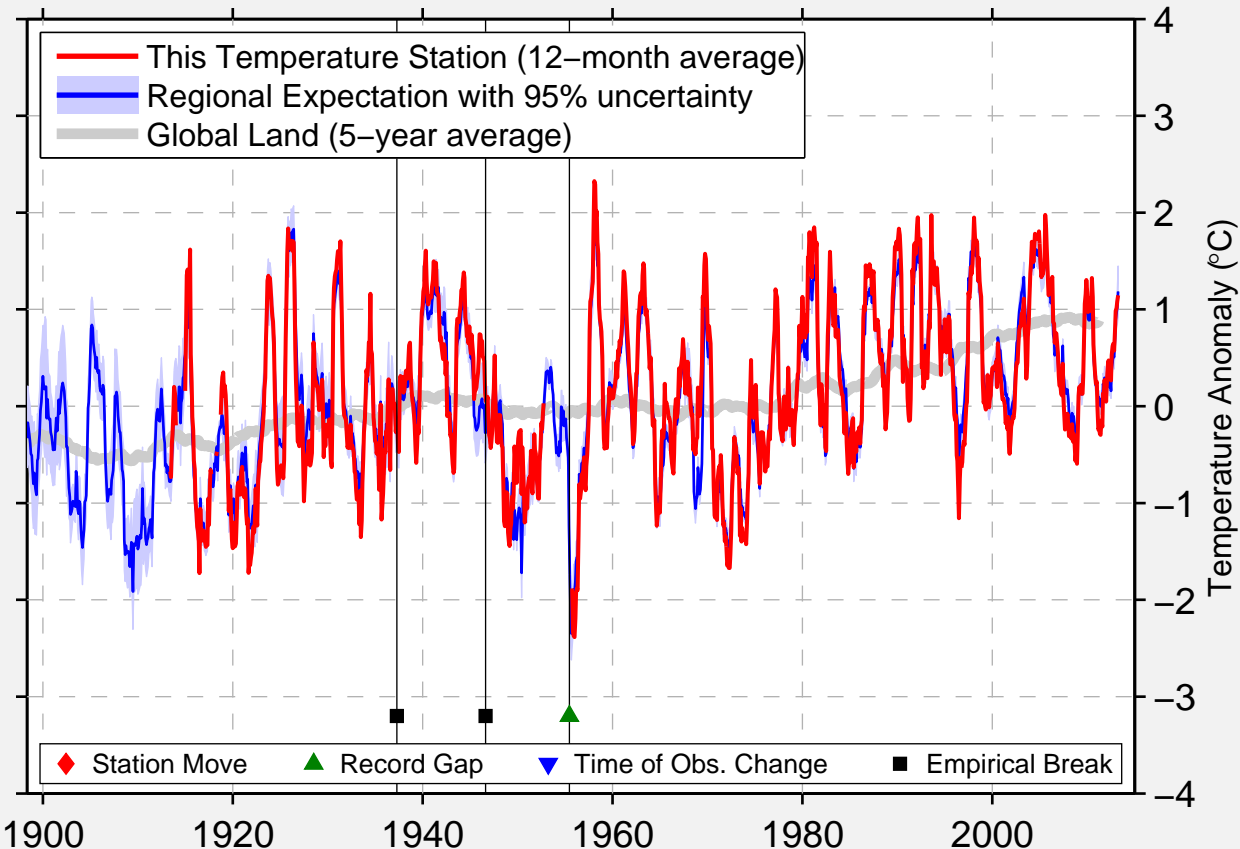

TERRACE AIRPORT

54.496 N, 128.582 W (Canada)

Data Quality Controlled and Aligned at Breakpoints

Berkeley Earth