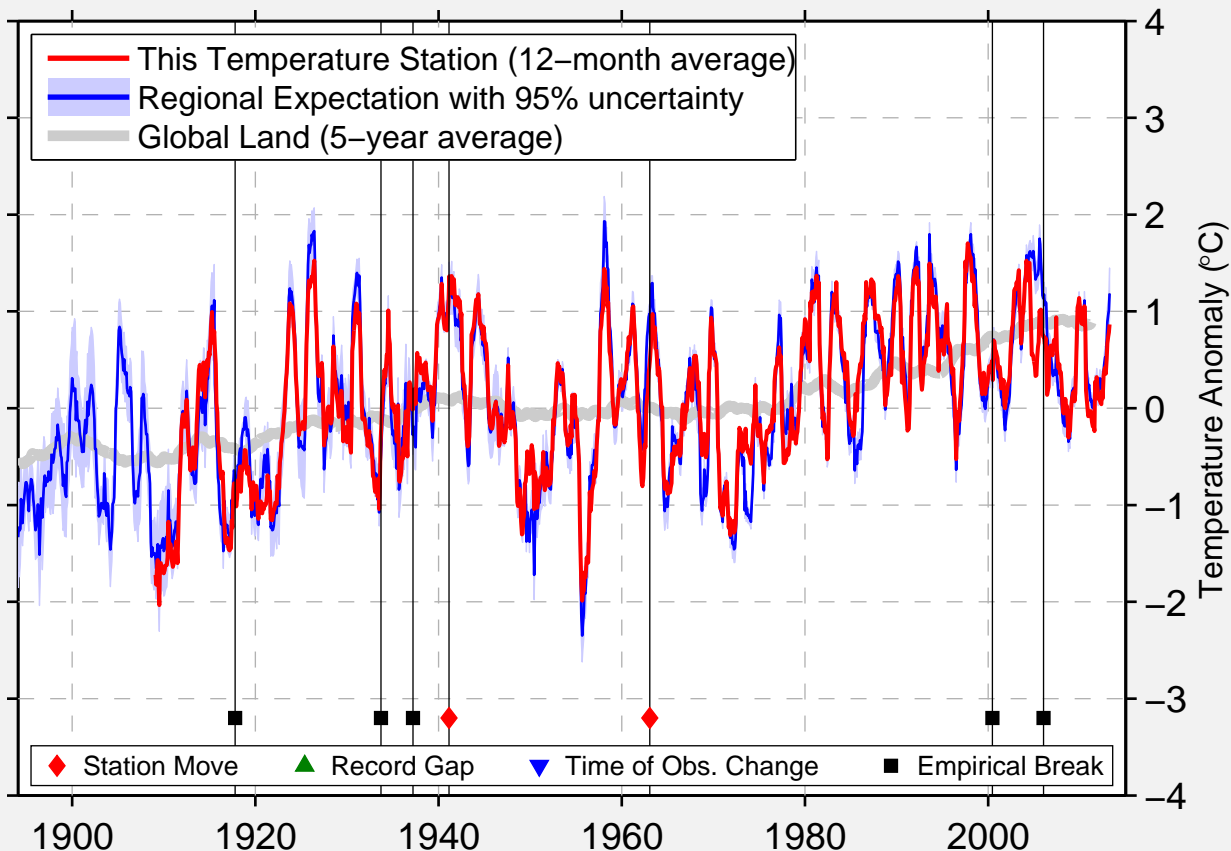

# PRINCE RUPERT MONT CIRC

54.299 N, 130.362 W (Canada)

Data Quality Controlled and Aligned at Breakpoints

Berkeley Earth