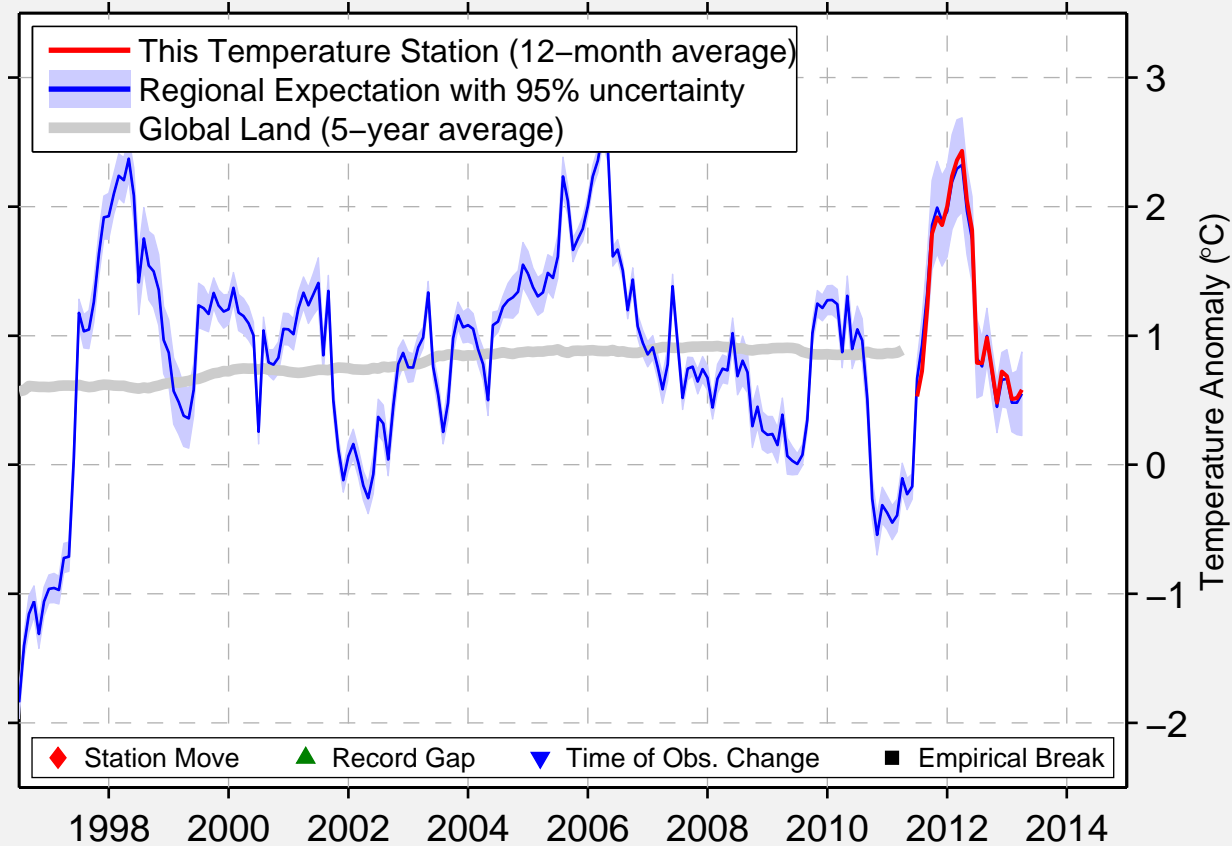

# WHITECOURT AUT

54.150 N, 115.783 W (Canada)

Data Quality Controlled and Aligned at Breakpoints

Berkeley Earth