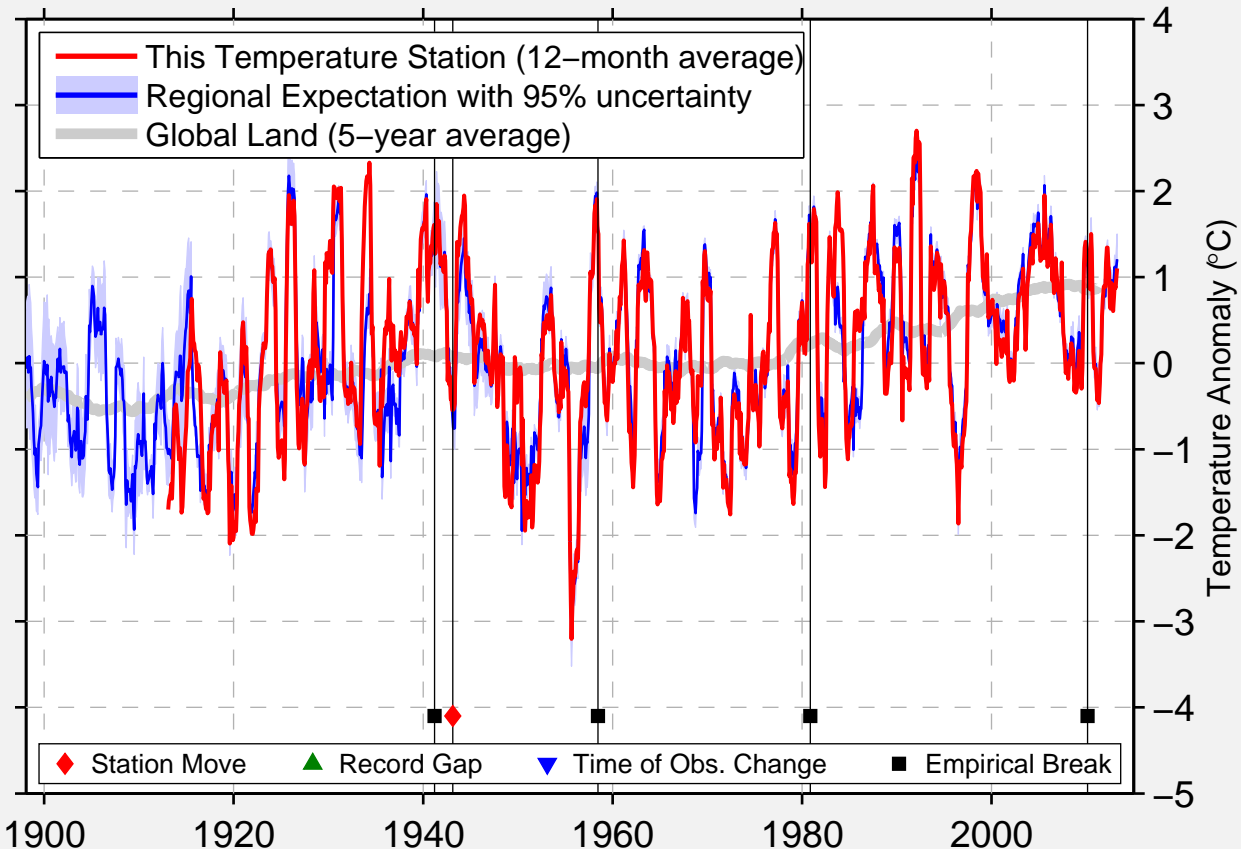

# PRINCE GEORGE, B.C.

53.855 N, 122.736 W (Canada)

Data Quality Controlled and Aligned at Breakpoints

Berkeley Earth