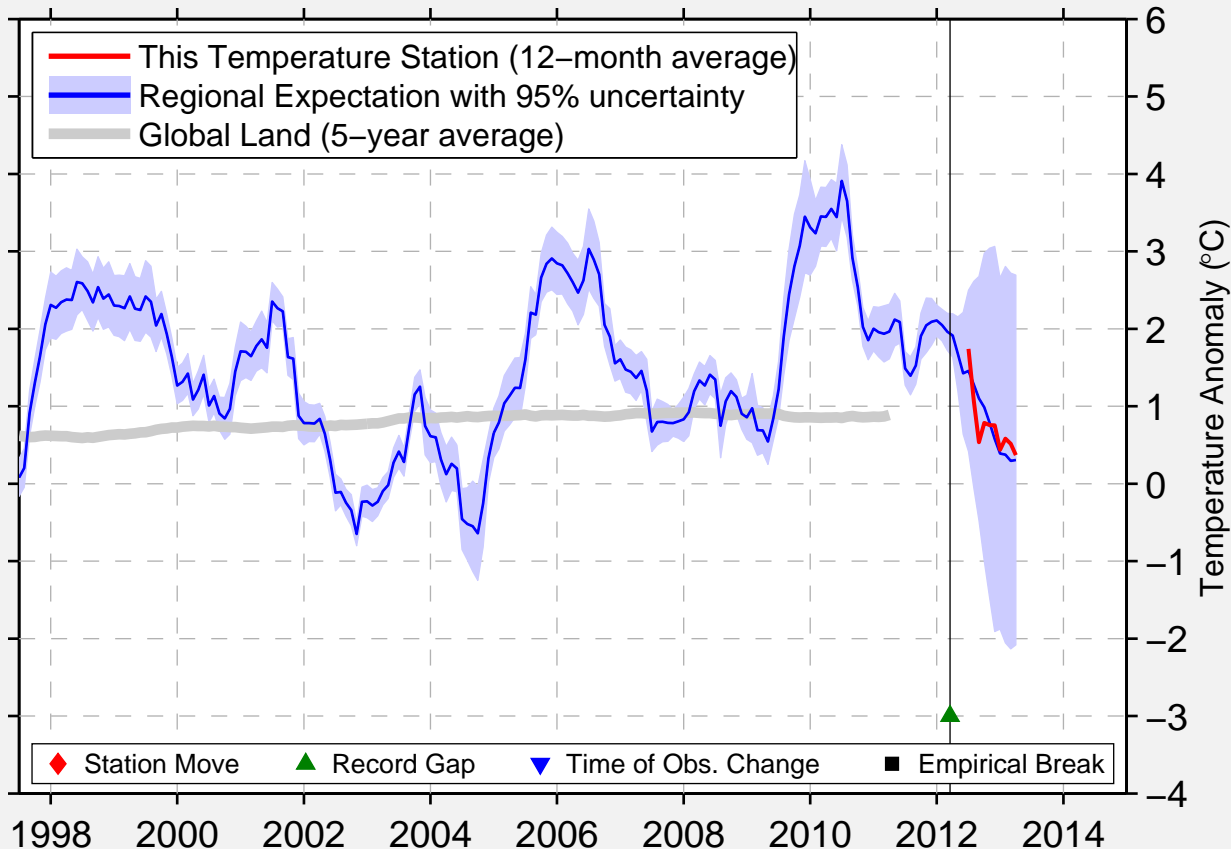

# LA GRANDE 4, QUE

53.755 N, 73.675 W (Canada)

Data Quality Controlled and Aligned at Breakpoints

Berkeley Earth