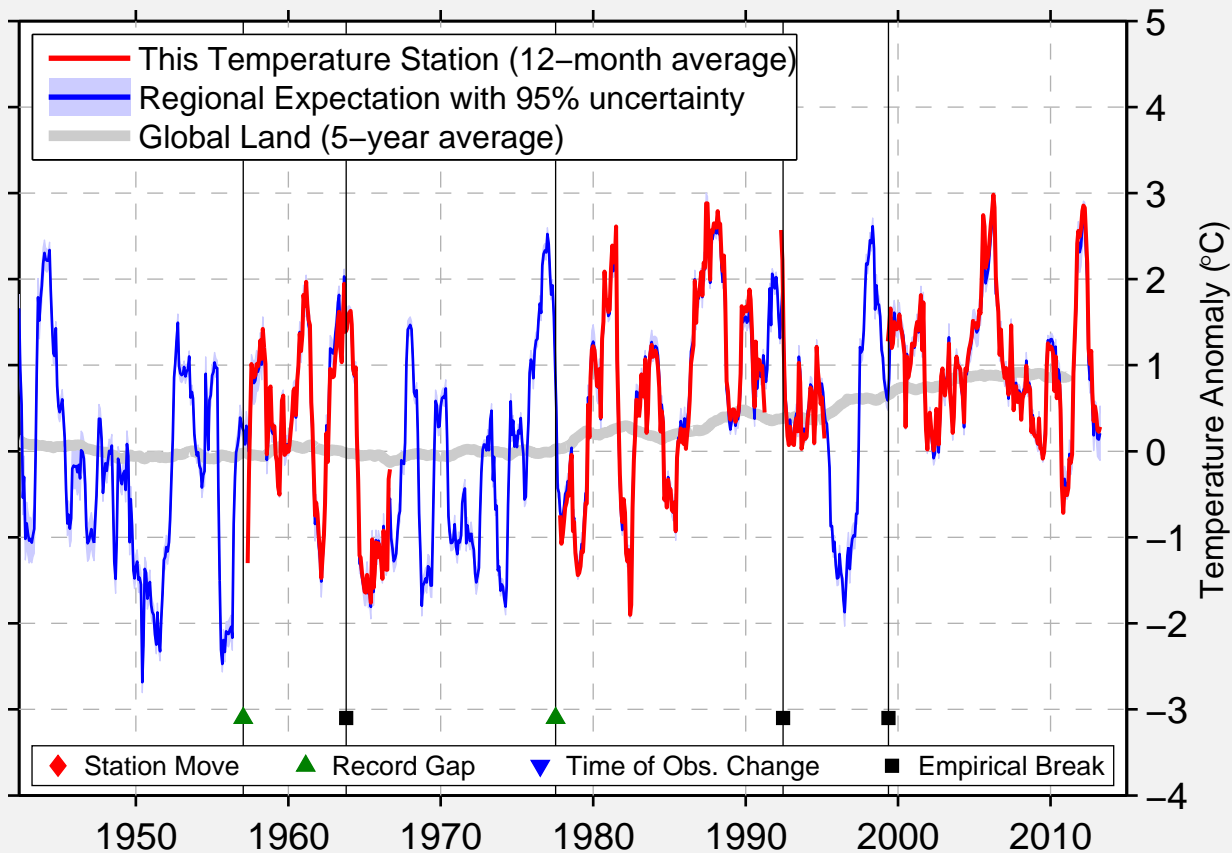

EDMONTON NAMAO AWOS A, ALTA

53.667 N, 113.467 W (Canada)

Data Quality Controlled and Aligned at Breakpoints

Berkeley Earth