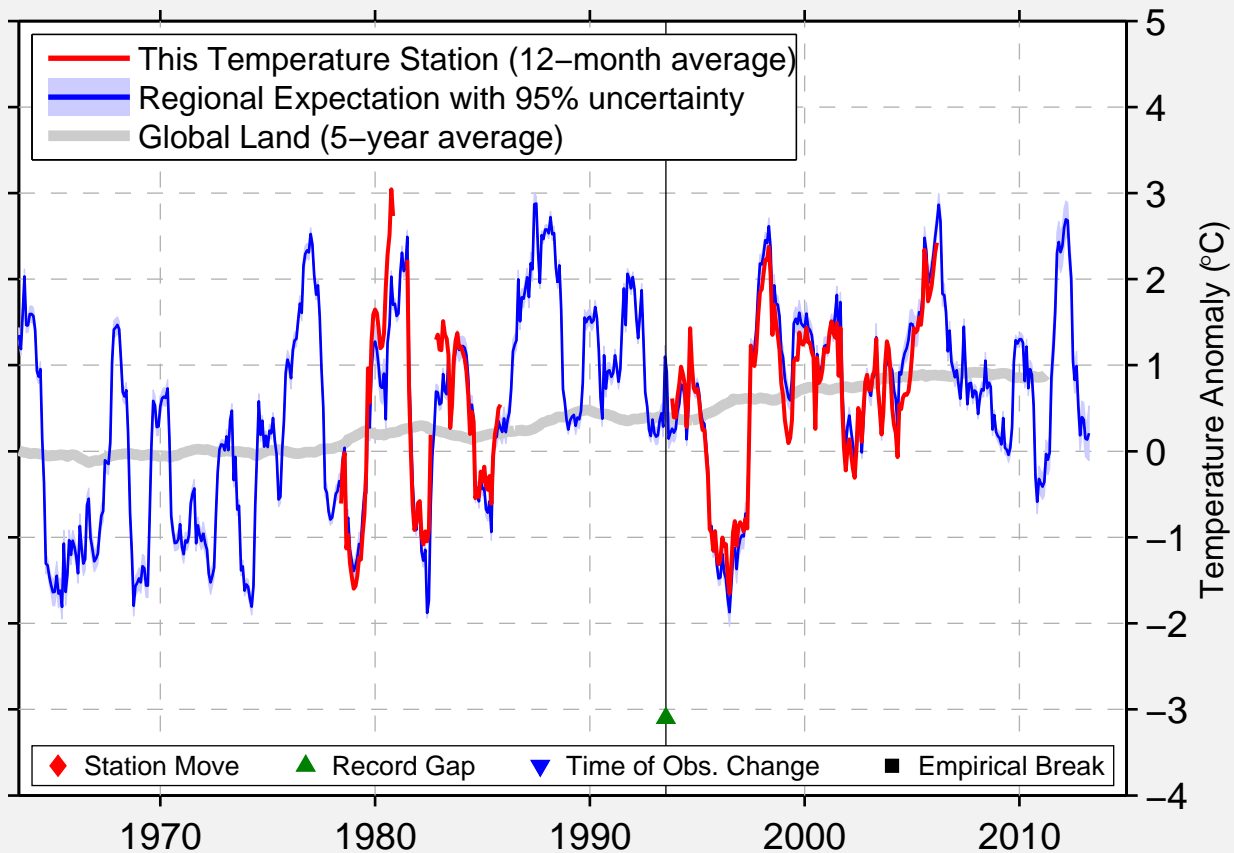

HIGHVALE, ALTA

53.450 N, 114.467 W (Canada)

Data Quality Controlled and Aligned at Breakpoints

Berkeley Earth