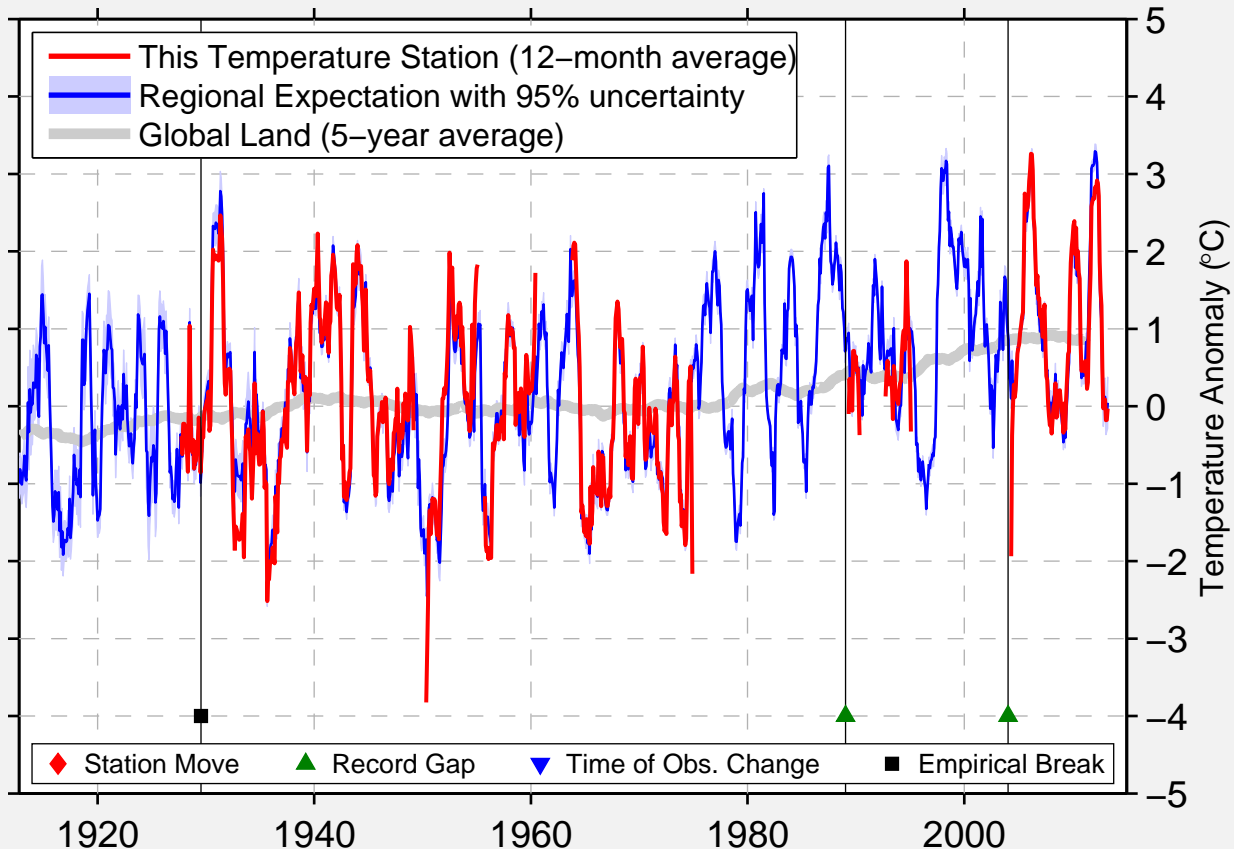

# NIPAWIN (AUTO8)

53.344 N, 104.012 W (Canada)

Data Quality Controlled and Aligned at Breakpoints

Berkeley Earth