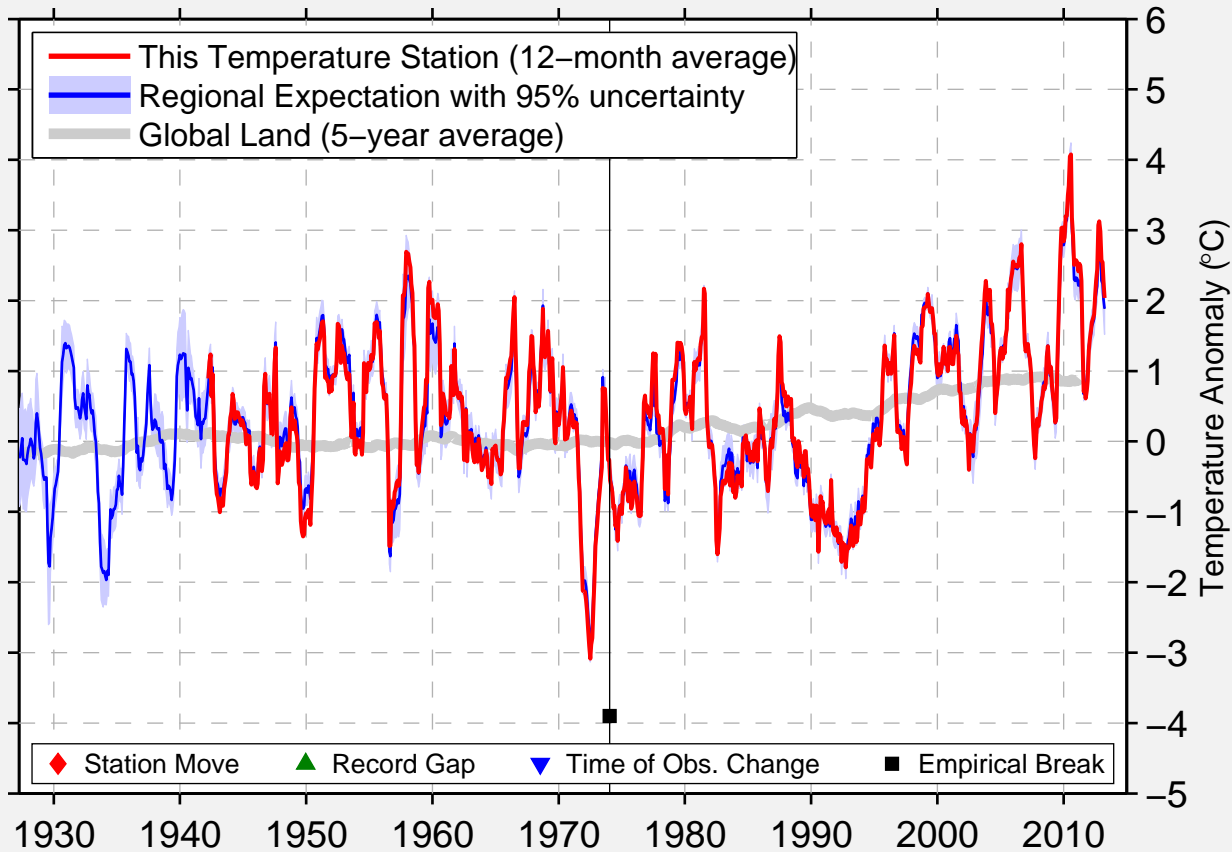

GOOSE BAY AIRPORT

53.317 N, 60.417 W (Canada)

Data Quality Controlled and Aligned at Breakpoints

Berkeley Earth