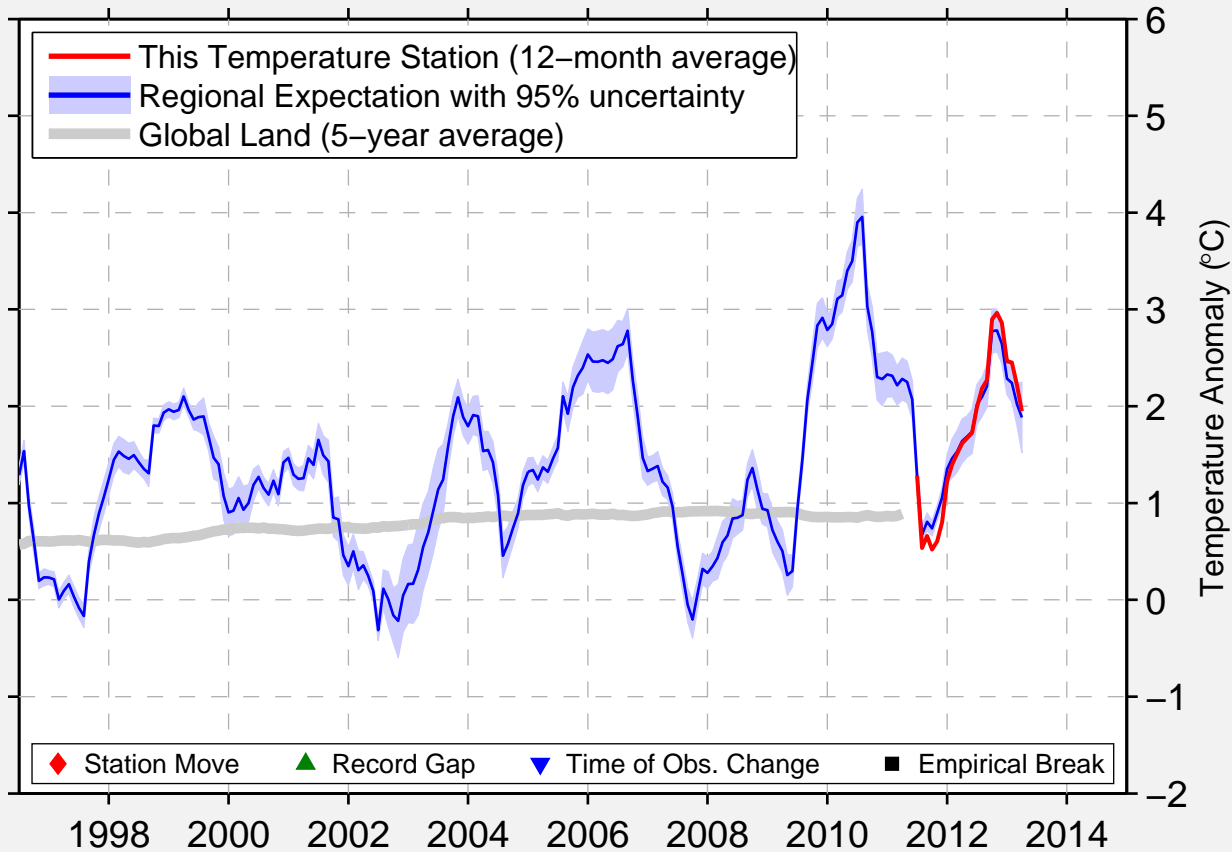

GOOSE LABRADOS

53.317 N, 60.417 W (Canada)

Data Quality Controlled and Aligned at Breakpoints

Berkeley Earth