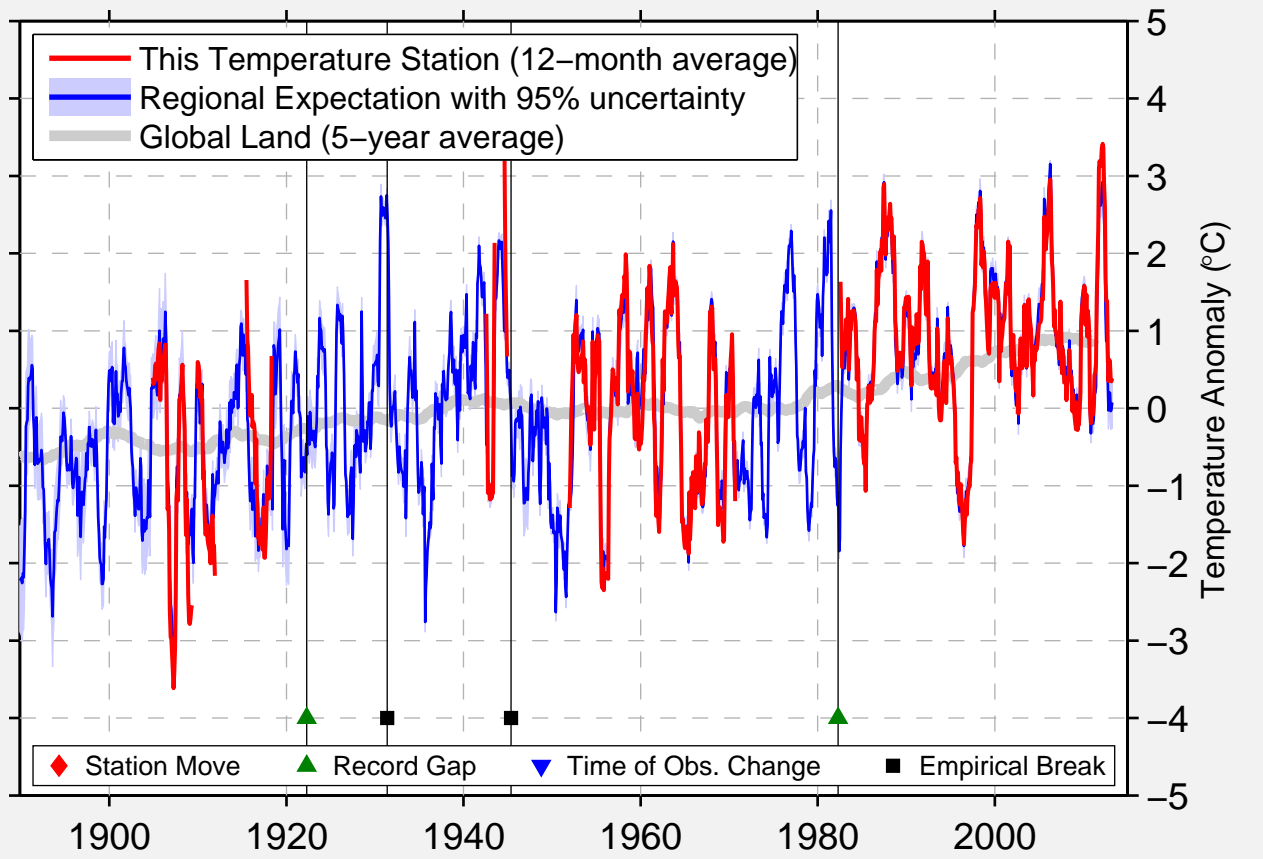

LLOYDMINISTER, ALTA.

53.296 N, 110.031 W (Canada)

Data Quality Controlled and Aligned at Breakpoints

Berkeley Earth