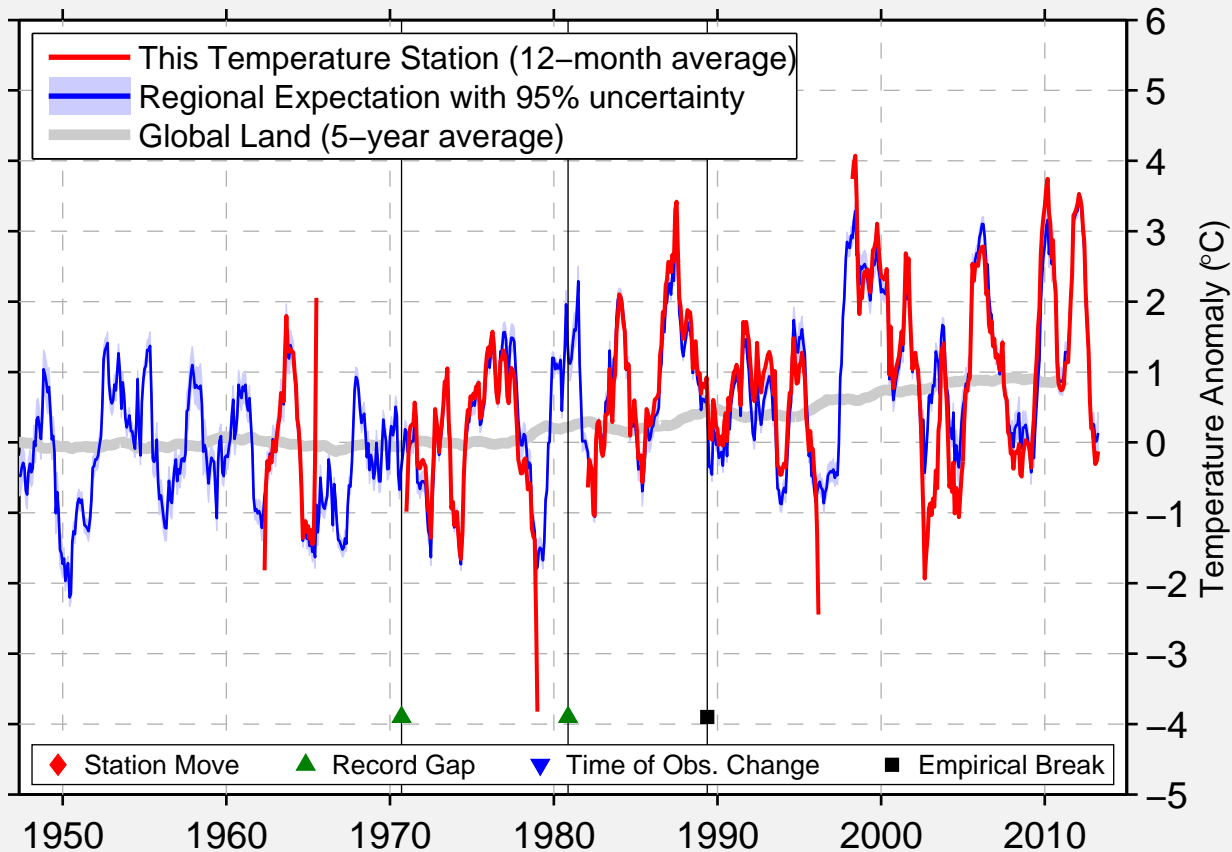

# GRAND RAPIDS (AUT), MAN

53.185 N, 99.267 W (Canada)

Data Quality Controlled and Aligned at Breakpoints

Berkeley Earth