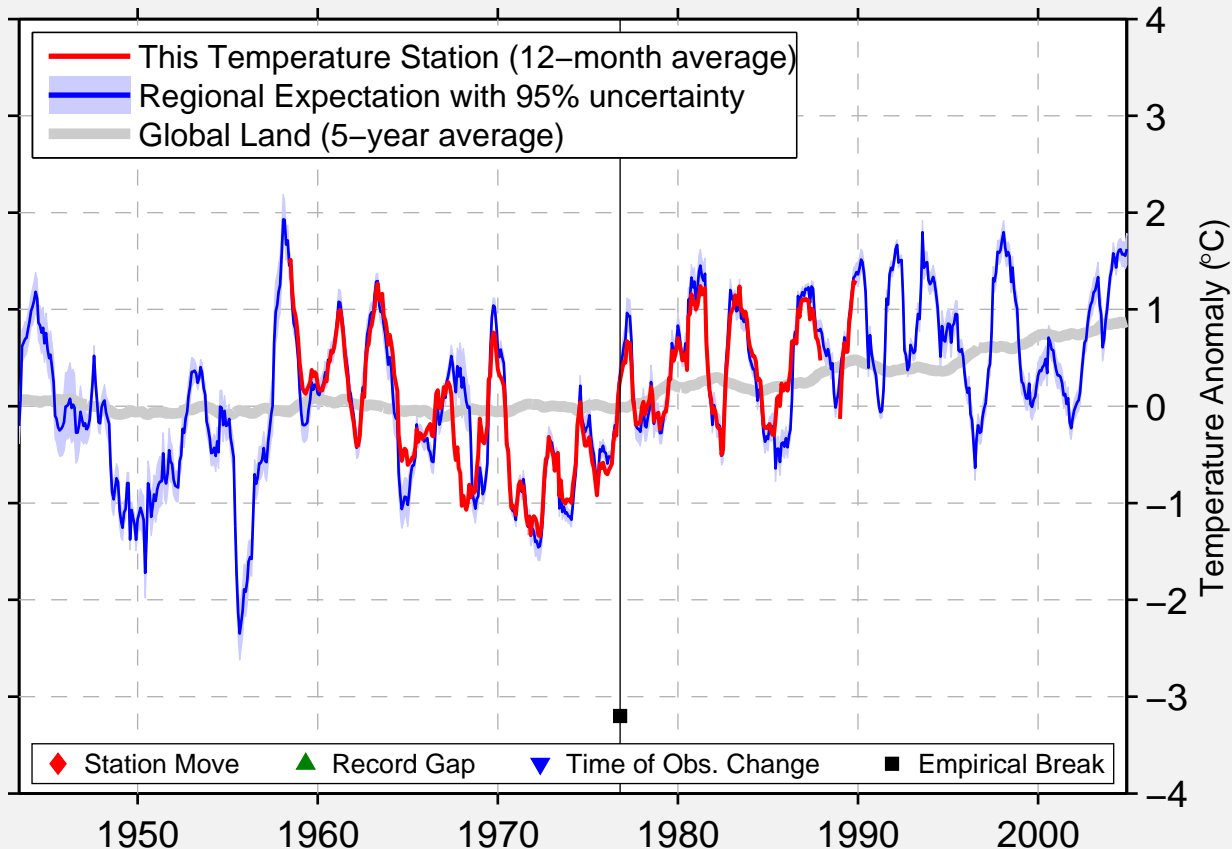

ETHELDA BAY, BC

53.050 N, 129.683 W (Canada)

Data Quality Controlled and Aligned at Breakpoints

Berkeley Earth