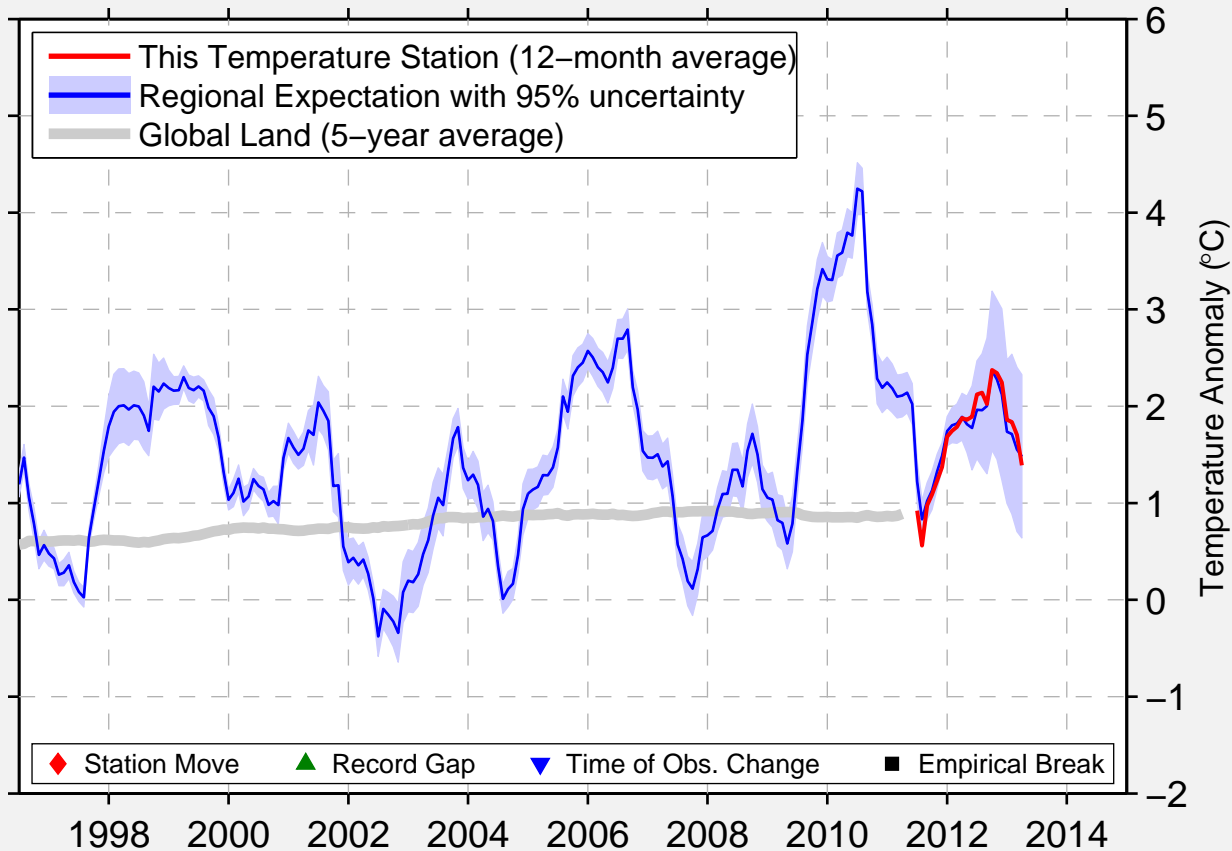

WABUSH LAKE

52.933 N, 66.883 W (Canada)

Data Quality Controlled and Aligned at Breakpoints

Berkeley Earth