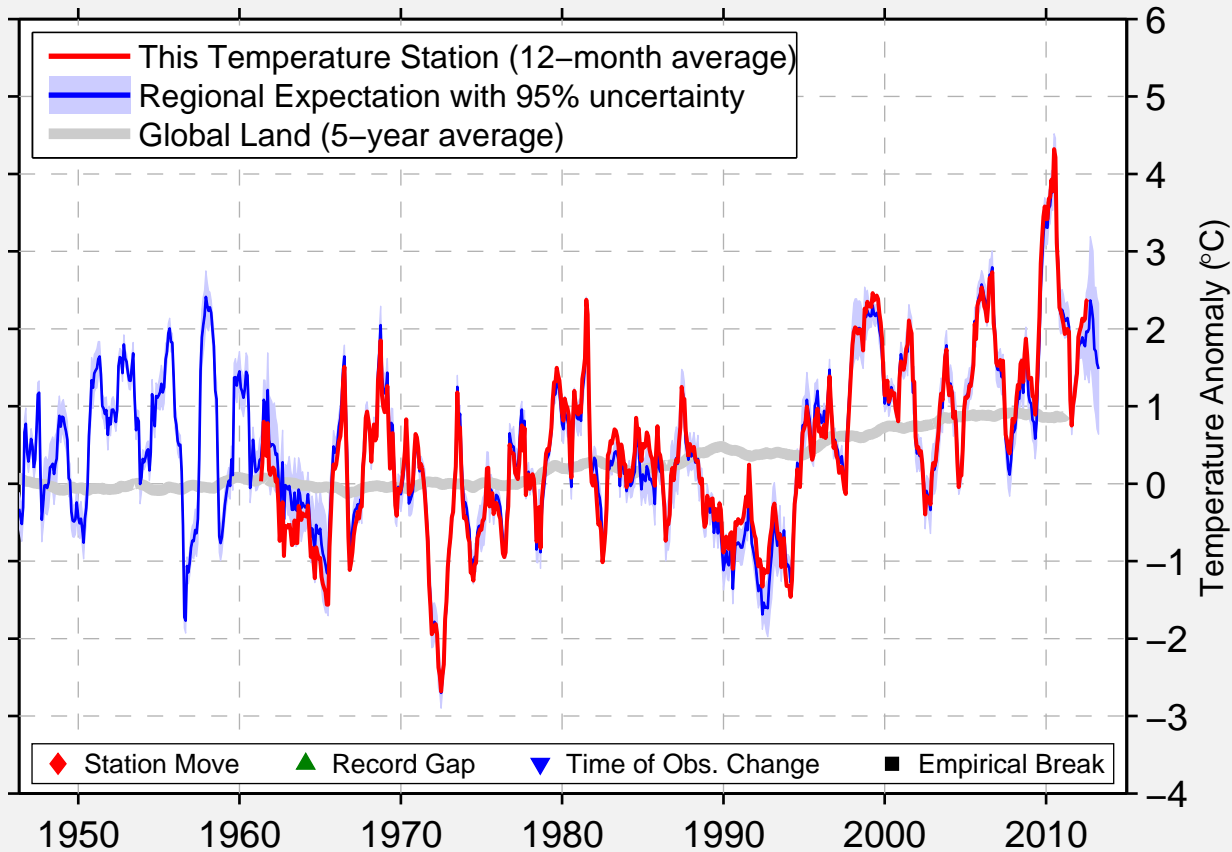

WABUSH LAKE A, NFLD

52.930 N, 66.870 W (Canada)

Data Quality Controlled and Aligned at Breakpoints

Berkeley Earth