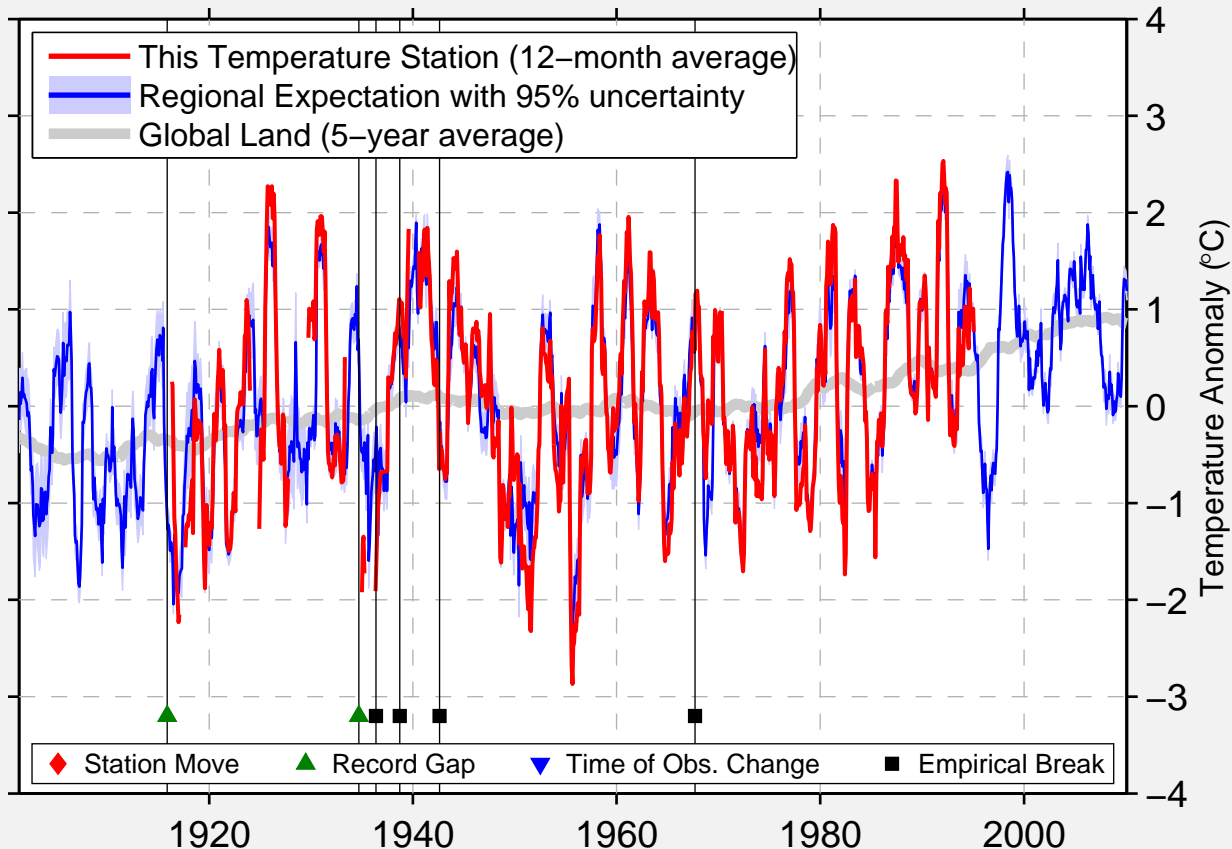

# JASPER,ALTA.

52.880 N, 118.109 W (Canada)

Data Quality Controlled and Aligned at Breakpoints

Berkeley Earth