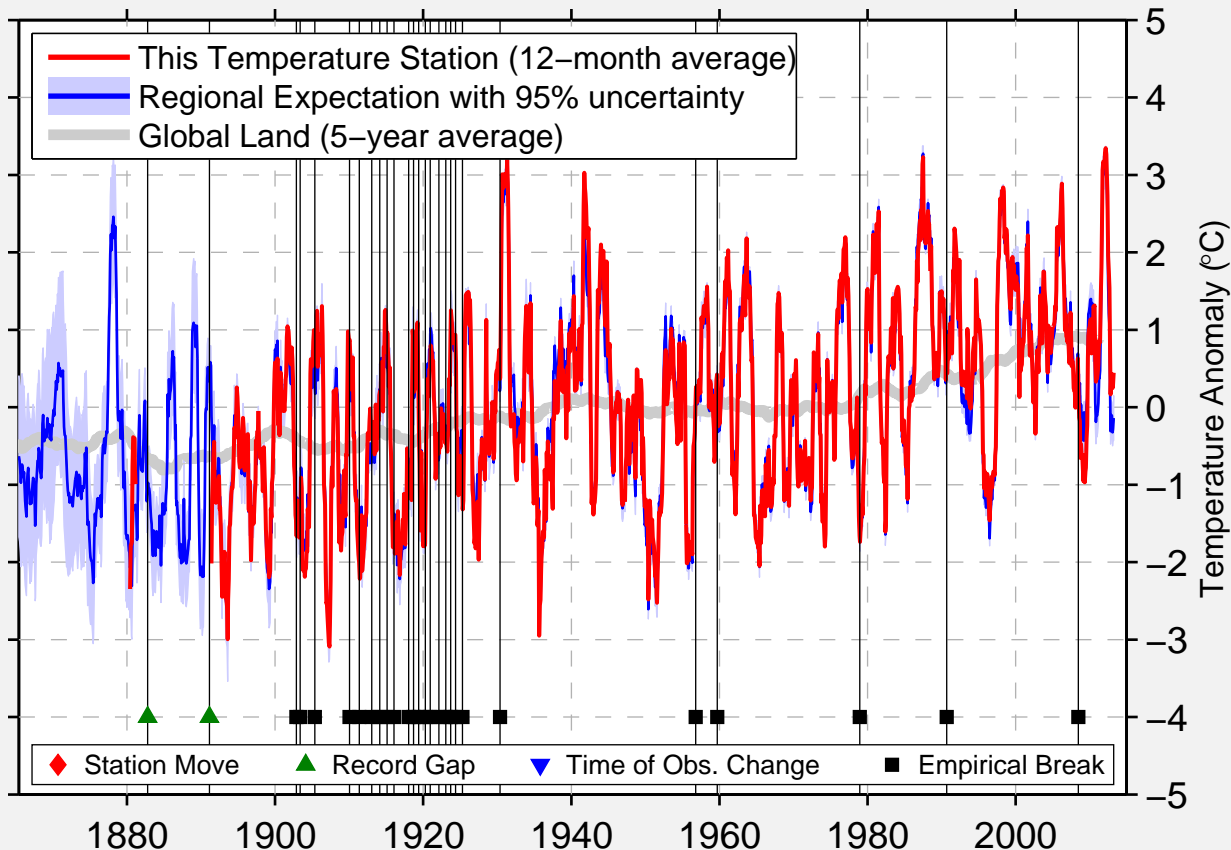

NORTH BATTLEFORD, SASK.

52.721 N, 108.292 W (Canada)

Data Quality Controlled and Aligned at Breakpoints

Berkeley Earth