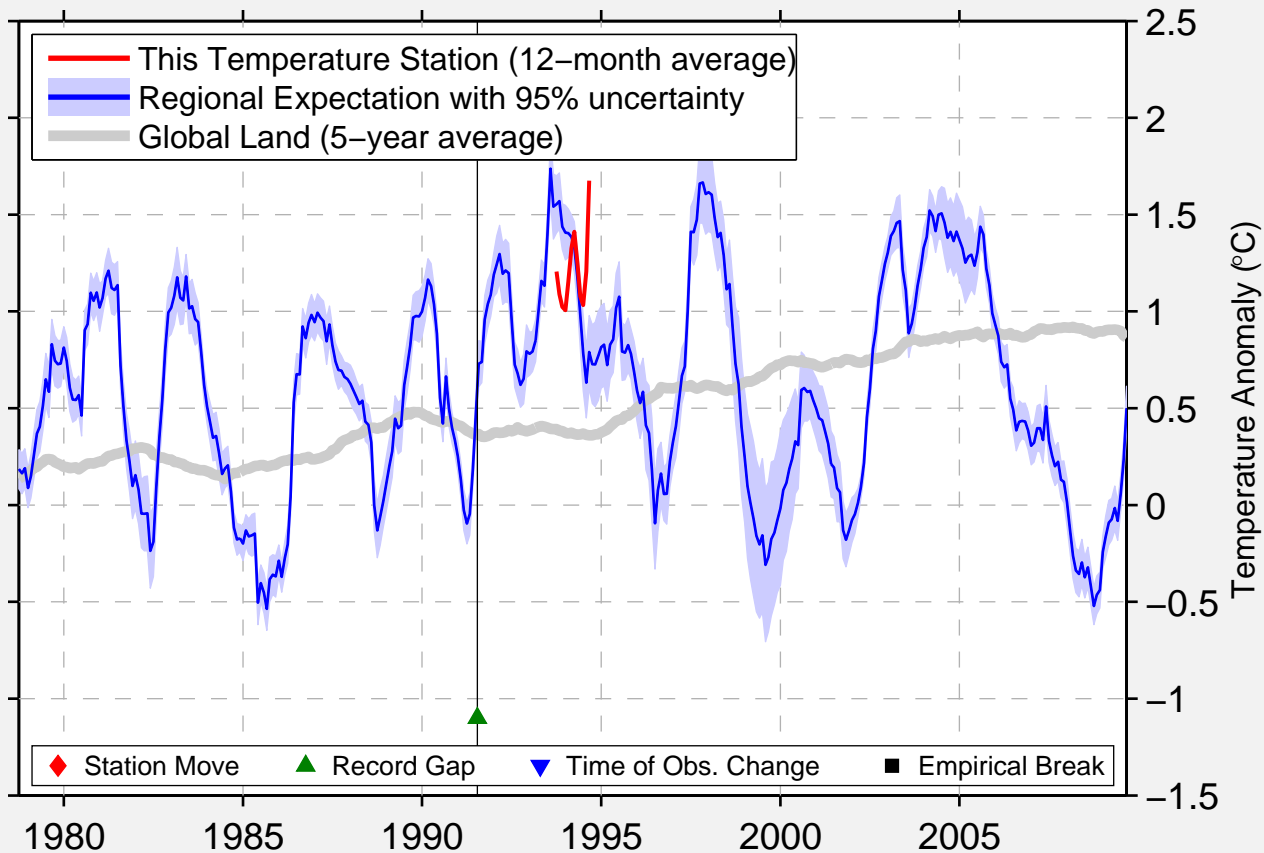

HOSKINS INLET (MAPS)

52.533 N, 131.550 W (Canada)

Data Quality Controlled and Aligned at Breakpoints

Berkeley Earth