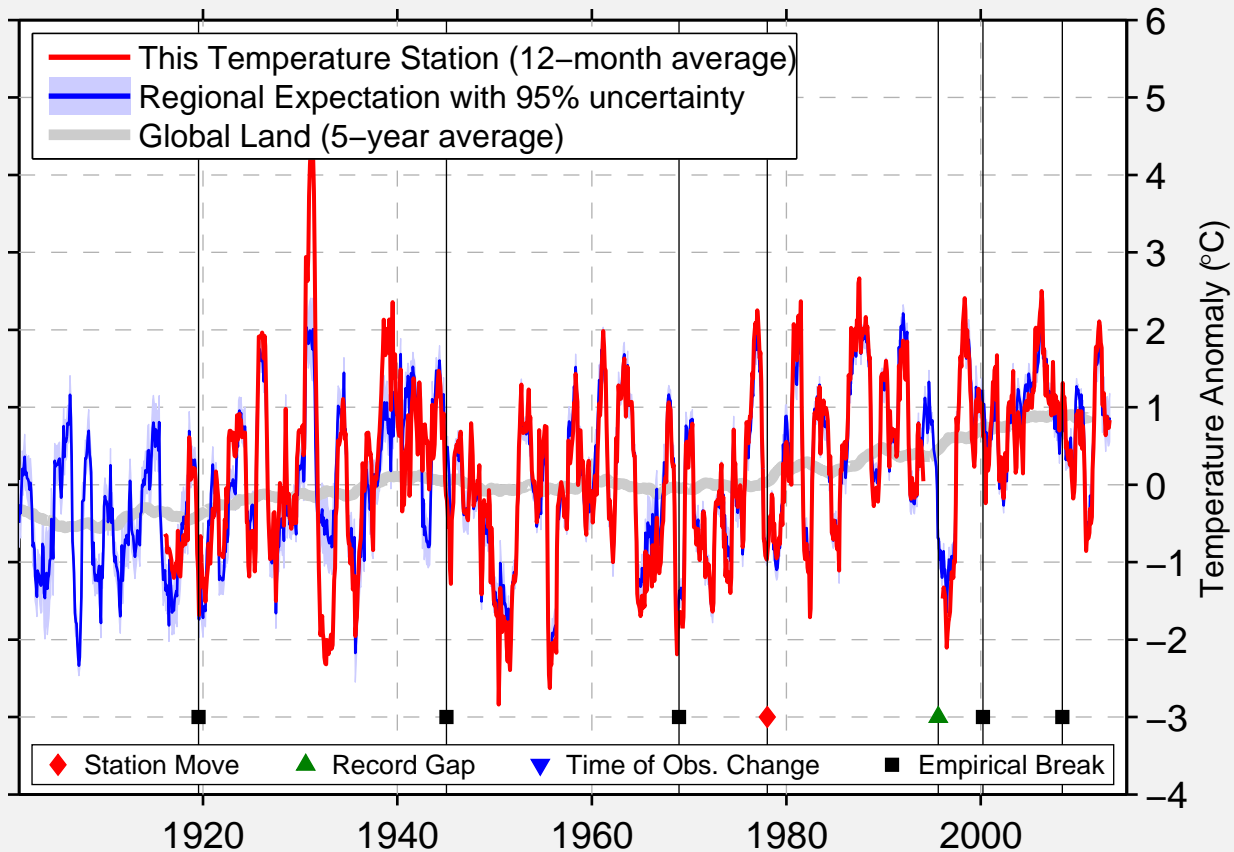

# ROCKY MTN HOUSE (AUT), ALTA

52.408 N, 114.910 W (Canada)

Data Quality Controlled and Aligned at Breakpoints

Berkeley Earth