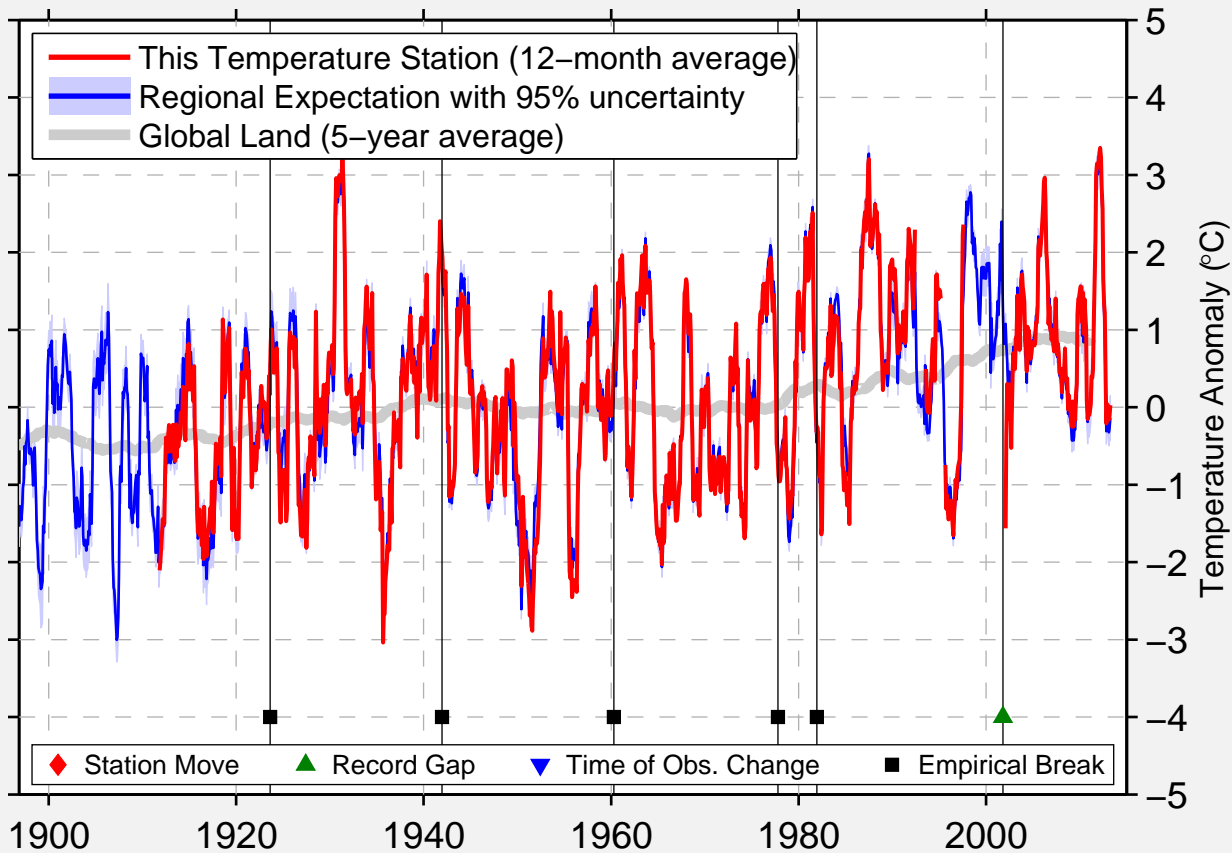

# SCOTT CDA, SASK

52.364 N, 108.834 W (Canada)

Data Quality Controlled and Aligned at Breakpoints

Berkeley Earth