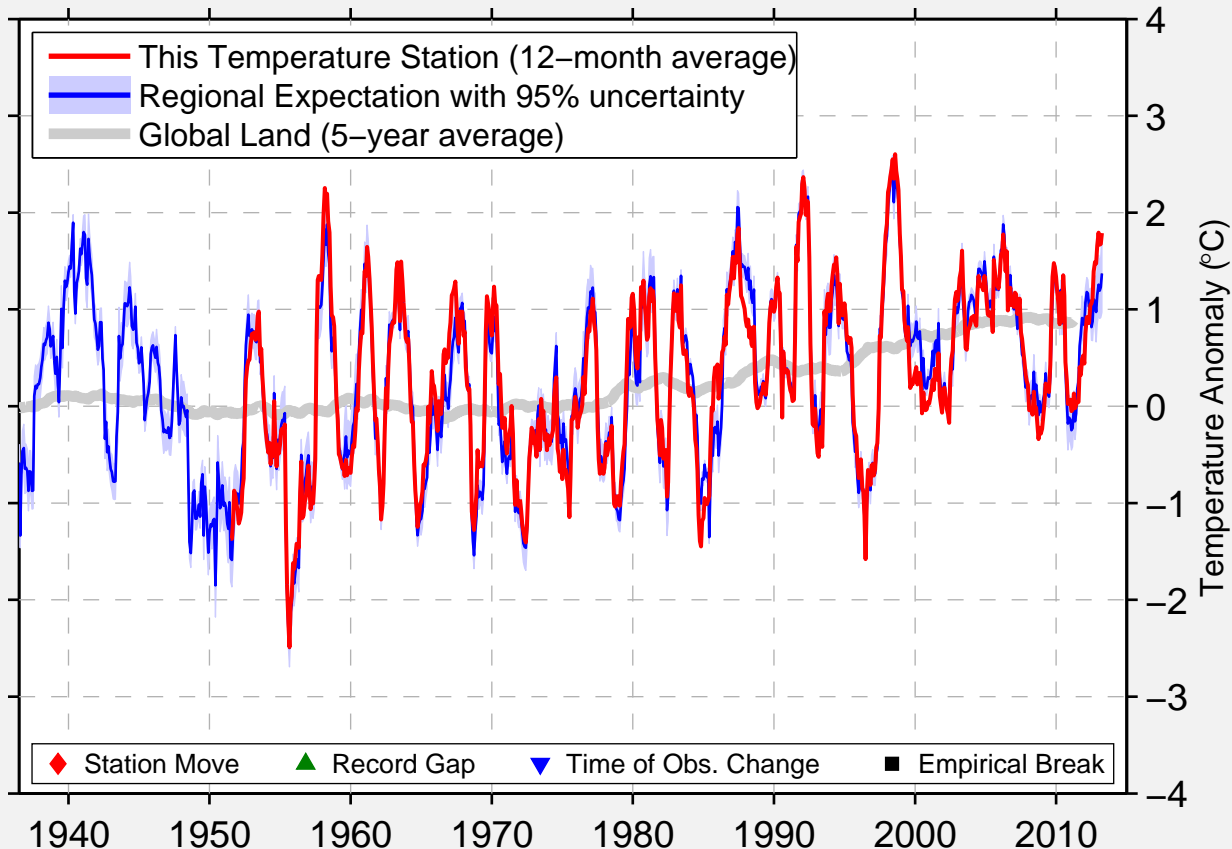

# BLUE RIVER CS, BC

52.190 N, 119.300 W (Canada)

Data Quality Controlled and Aligned at Breakpoints

Berkeley Earth