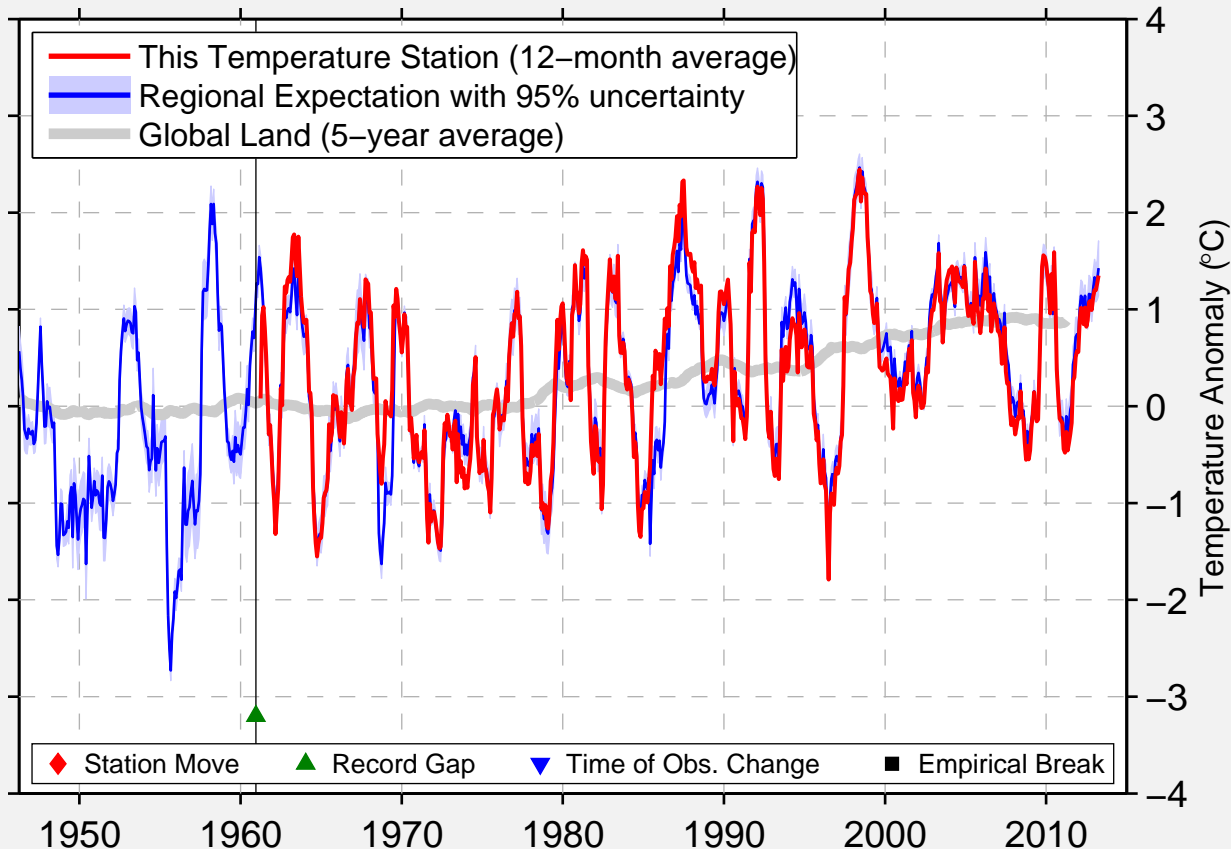

WILLIAMS LAKE A, BC

52.183 N, 122.052 W (Canada)

Data Quality Controlled and Aligned at Breakpoints

Berkeley Earth