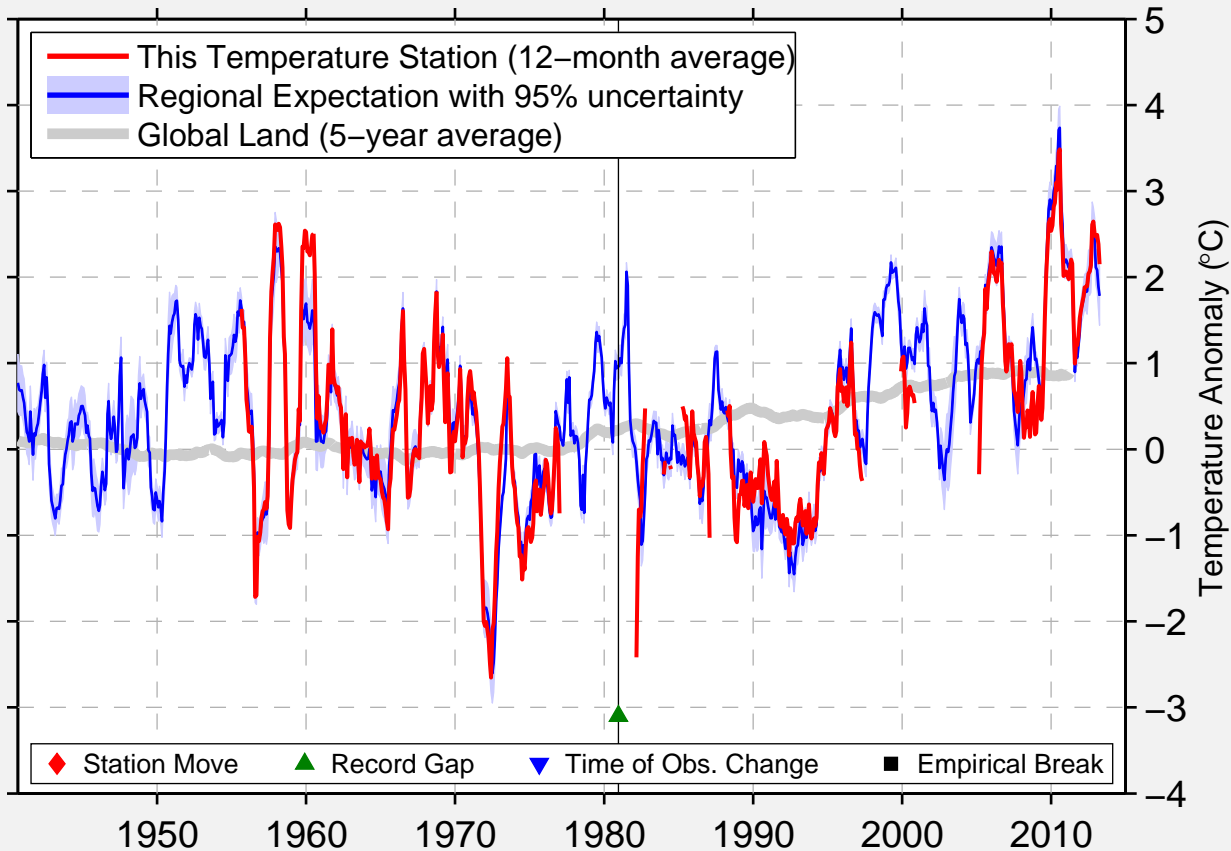

# LAC EON, QUE

51.867 N, 63.284 W (Canada)

Data Quality Controlled and Aligned at Breakpoints

Berkeley Earth